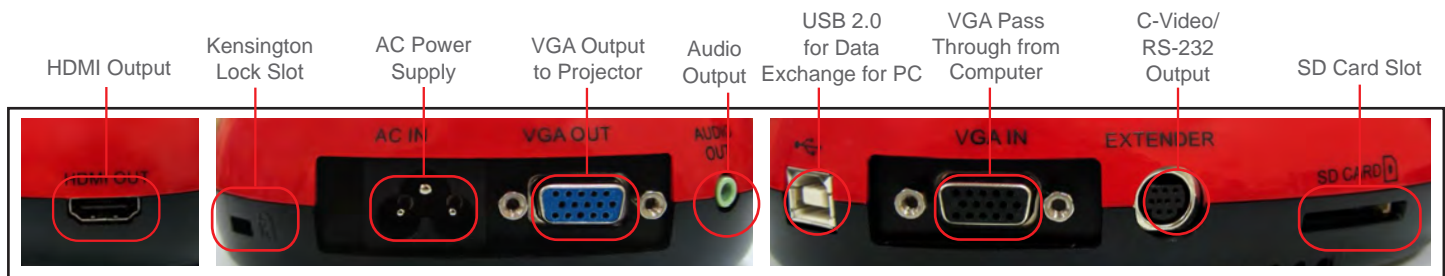

User Interface

Lumens™
Brighter Teaching

Lumens Integration, Inc.
4116 Clipper Court
Fremont, CA. 94538
Phone : 888.542.3235
Fax : 510.252.1389
<http://www.MyLumens.com>

Lumens Europe
Stationstraat 5
1730 Asse, Belgium
Phone : +32 (0) 2 452 76 00
Fax : +32 (0) 2 452 76 00
<http://www.MyLumens.com>