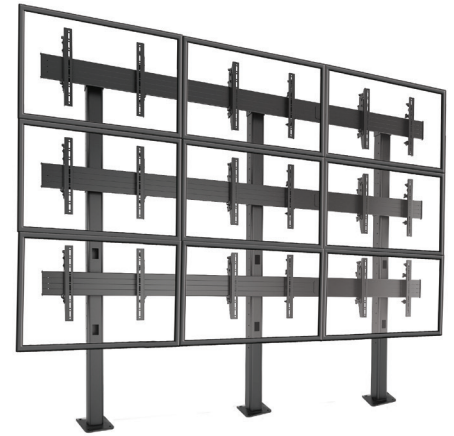

FUSION™ 3 X 3 MICRO-ADJUSTABLE LARGE BOLT-DOWN FREESTANDING VIDEO WALL

Certifications	UL Listed
Center of Display to Floor/Table Range	416 mm (minimum bottom row) - 2092 mm (maximum top row)
Color	Black
Lateral Shift	Yes
Manual Height Adjustment	Micro-adjustment up to 19 mm per screen
Mounting Pattern Compatibility (Universal Versions)	any width x 100 - 400 mm
Orientation	Landscape
Overall Dimensions (HxWxD)	2309 x 2766 x 239 mm
Plumb Adjustment	Micro-adjustment up to 19 mm
Screen Array Configuration	3 x 3
Shipping Weight	128 kg
Solution Type	Universal
Typical Screen Sizes*	42 - 46" (Larger displays possible with FCAX extenders, use MountFinder to confirm compatibility)
Weight Capacity	45.4 kg per screen

Color option:

*Always check compatibility with the Chief mountfinder on the Chief website.

SPECIFICATIONS

- 3 x 3 screen bolt down floor configuration for 42 - 60" screens.
- Mount provides 6 adjustment knobs per display to adjust height, plumb and lateral shift
- Heavy duty floor mounting hardware included
- Integrated cable management for a clean installation
- Casters can optionally be replaced by leveling feet
- Mounting bracket include center display markings for each display row
- Quick On/off display connection system of the display with integrated security option
- Compatible with AV storage options for cables, Digital Media Players and power outlets.
- Portrait Display mounting option available (LBM2x2UP)
- VESA compatible: any width x 100 - 400 mm
- Overall Dimensions (HxWxD): 2309 x 2766 x 239 mm
- Weight capacity: 45.4 kg per display
- Color: Black
- Certifications: UL

**please check website for compatibility

FCA520

Fusion™ Universal clamp kit to attach media players or power strips to the back of flat panel displays

FCA811

35 cm wide shelf sits above or below display to hold AV components