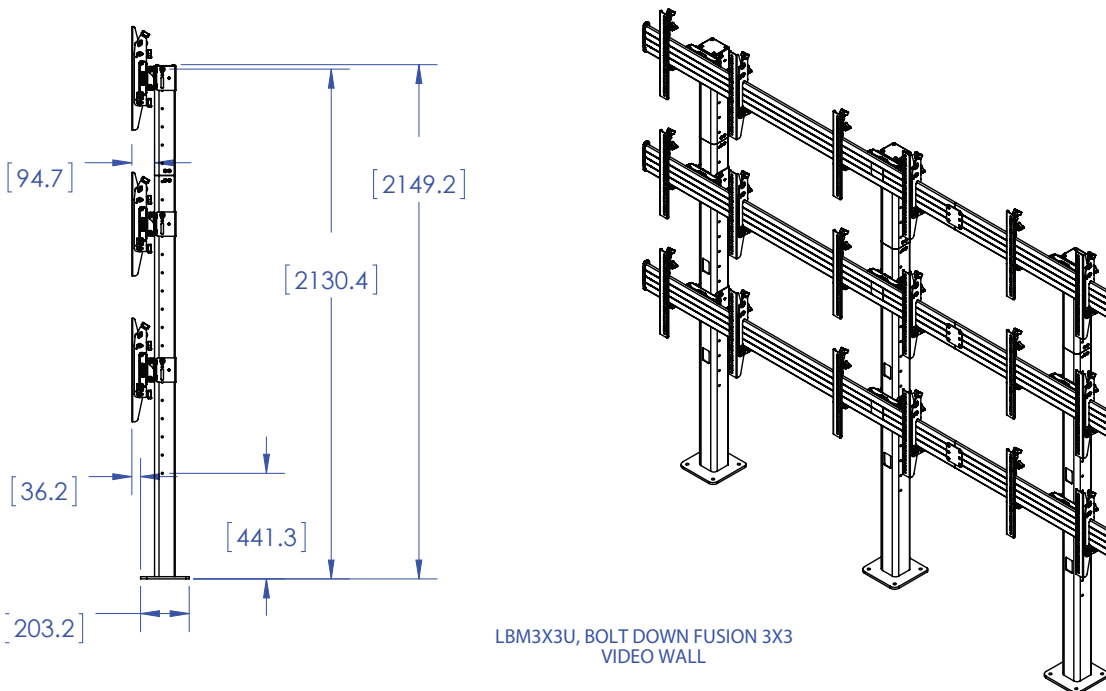

Color option:

*Always check compatibility with the Chief mountfinder on the Chief website.

SPECIFICATIONS

- 3 x 3 screen bolt down floor configuration for 42 - 60" screens.
- Mount provides 6 adjustment knobs per display to adjust height, plumb and lateral shift
- Heavy duty floor mounting hardware included
- Integrated cable management for a clean installation
- Casters can optionally be replaced by leveling feet
- Mounting bracket include center display markings for each display row
- Quick On/off display connection system of the display with integrated security option
- Compatible with AV storage options for cables, Digital Media Players and power outlets.
- Portrait Display mounting option available (LBM2x2UP)
- VESA compatible: any width x 100 - 400 mm
- Overall Dimensions (HxWxD): 2309 x 2766 x 239 mm
- Weight capacity: 45.4 kg per display
- Color: Black
- Certifications: UL

RECOMMENDED ACCESSORIES

FCAX extenders

FUSION™ Extension Brackets to install larger displays and displays with wider mounting patterns.

LBM extenders**

FCABX - Fusion LBM Video Wall Height Extenders to safely raise the height of the lowest display row

**please check website for compatibility

FCA520

Fusion™ Universal clamp kit to attach media players or power strips to the back of flat panel displays

FCA811

35 cm wide shelf sits above or below display to hold AV components

LBM3x3U

CAD DRAWINGS / DESIGN ESSENTIALS

CAD Drawings, installation instructions, BIM files are online available at www.chiefmfg.com/design.

TECHNICAL DRAWINGS

Dimensions in mm.

LBM3x3U, BOLT DOWN FUSION 3X3 VIDEO WALL