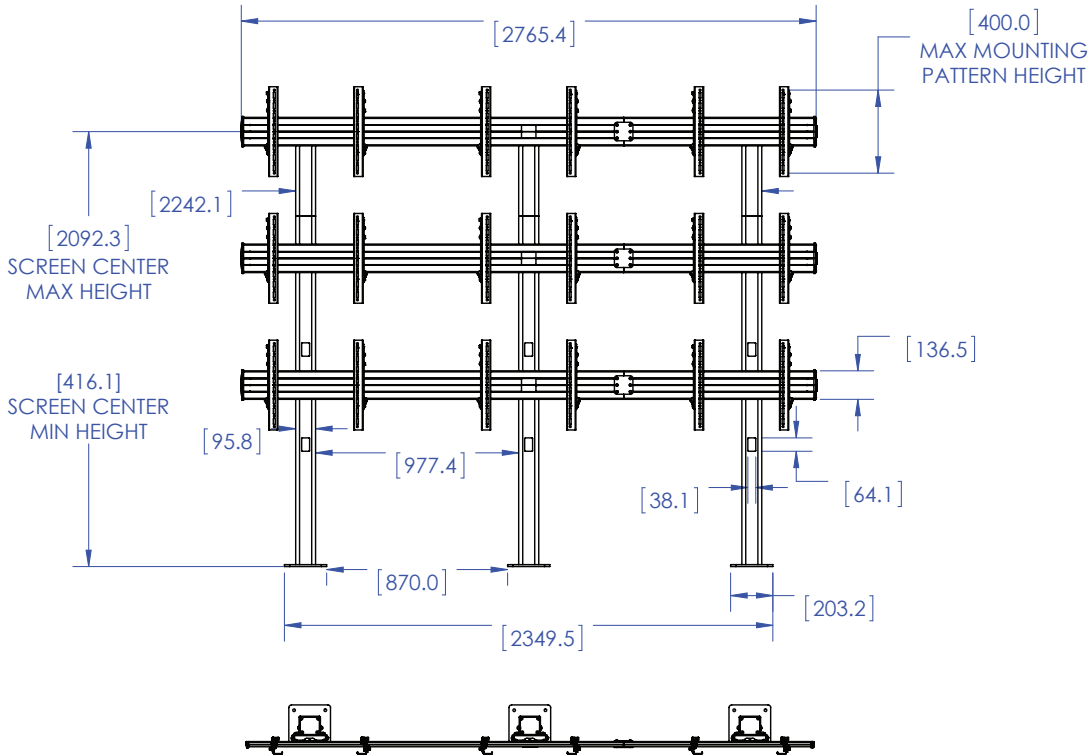

Color option:

*Always check compatibility with the Chief mountfinder on the Chief website.

SPECIFICATIONS

- 3 x 3 screen bolt down floor configuration for 42 - 60" screens.
- Mount provides 6 adjustment knobs per display to adjust height, plumb and lateral shift
- Heavy duty floor mounting hardware included
- Integrated cable management for a clean installation
- Casters can optionally be replaced by leveling feet
- Mounting bracket include center display markings for each display row
- Quick On/off display connection system of the display with integrated security option
- Compatible with AV storage options for cables, Digital Media Players and power outlets.
- Portrait Display mounting option available (LBM2x2UP)
- VESA compatible: any width x 100 - 400 mm
- Overall Dimensions (HxWxD): 2309 x 2766 x 239 mm
- Weight capacity: 45.4 kg per display
- Color: Black
- Certifications: UL

**please check website for compatibility

FCA520

Fusion™ Universal clamp kit to attach media players or power strips to the back of flat panel displays

FCA811

35 cm wide shelf sits above or below display to hold AV components

LBM3x3U

CAD DRAWINGS / DESIGN ESSENTIALS

CAD Drawings, installation instructions, BIM files are online available at www.chiefmfg.com/design.

TECHNICAL DRAWINGS

Dimensions in mm.

LBM3x3U, BOLT DOWN FUSION 3X3 VIDEO WALL