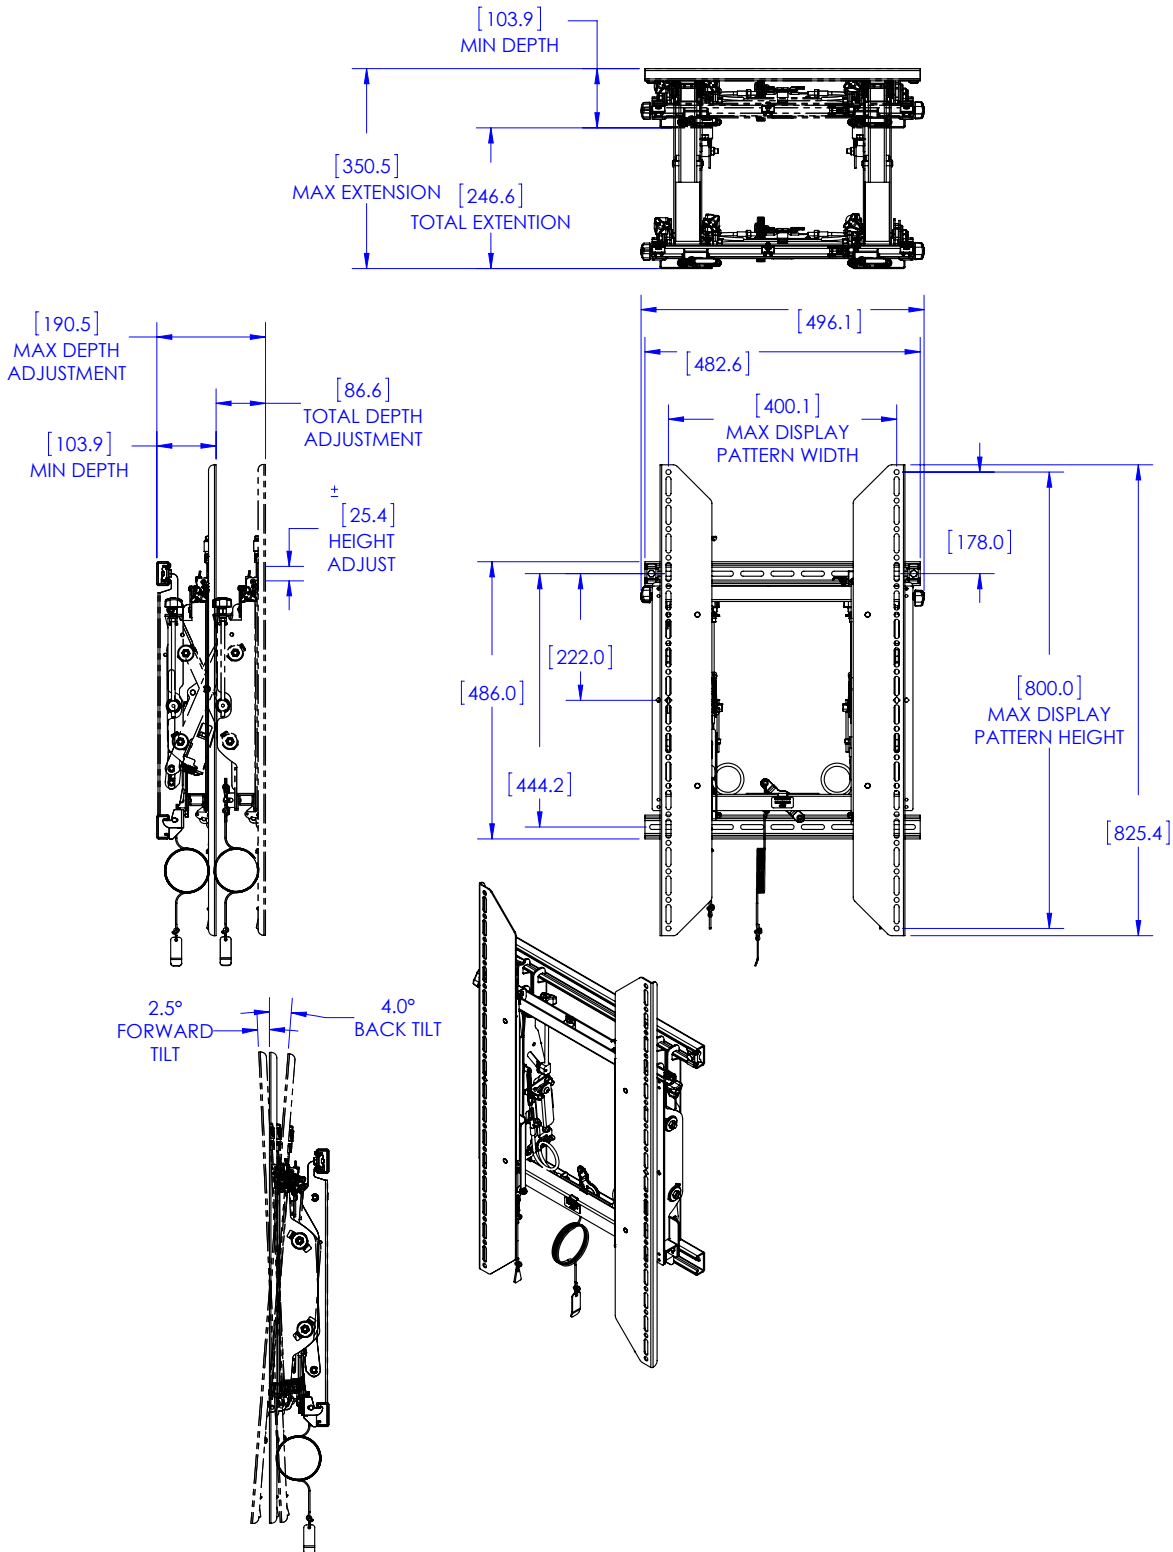

TECHNICAL DRAWINGS

Dimensions in mm.

A BRAND OF MILESTONE AV TECHNOLOGIES - www.chiefmfg.com

USA P 800.582.6480 / +1.952.225.6000 - F 877.894.6918 / +1.952.894.6918 - chief@chiefmfg.com
Canada P 877.345.4329 - F 888.377.5314 - canadainfo@milestone.com
EMEA P +31 495 580 840 - F +31 495 580 845 - emea.sales@milestone.com
Asia Pacific P +852 2145 4099 - F +852 2145 4477 - asia.chief@milestone.com