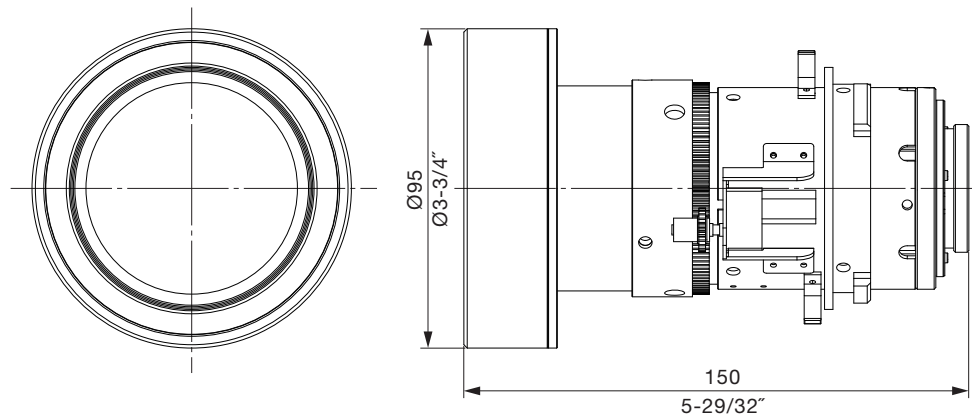

F value:	1.8
Focal distance (f):	11.9 mm
Dimensions (W x H x D):	95 x 95 x 150 mm (3-3/4" x 3-3/4" x 5-29/32")
Weight:	0.8 kg (1.8 lbs)

Dimensions

Illustration shows the lens attached to the PT-DZ6710/DZ6710/DZ6700/DZ6700L/DW6300S/DW6300LS/DW6300K/DW6300LK/D6000S/D6000LS/D6000K/D6000LK.

The illustration shows the lens attached to the PT-D4000.

unit : mm (inch)
NOTE: This illustration is not drawn to scale.

For information on the projection distance, refer to the specifications for the projector to which the lens will be mounted. DLP is a trademark of Texas Instruments. Weights and dimensions shown are approximate. Specifications subject to change without notice.