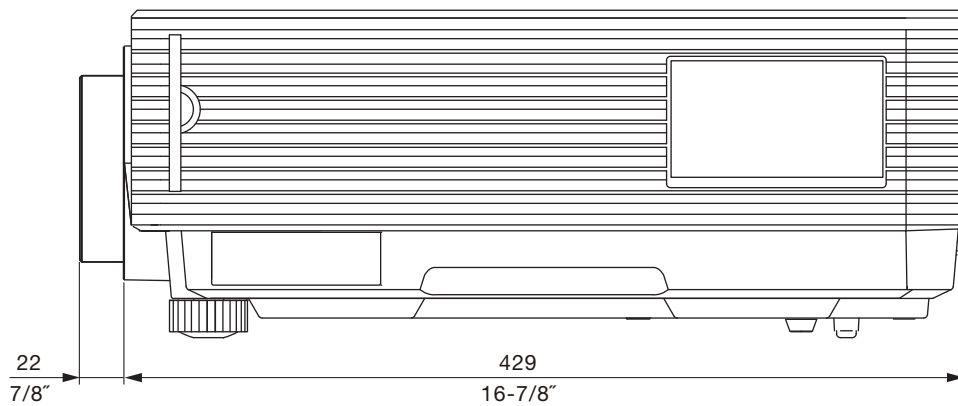

F value:	1.8
Focal distance (f):	11.9 mm
Dimensions (W x H x D):	95 x 95 x 150 mm (3-3/4" x 3-3/4" x 5-29/32")
Weight:	0.8 kg (1.8 lbs)

Dimensions

Illustration shows the lens attached to the PT-DZ6710/DZ6710/DZ6700/DZ6700L/DW6300S/DW6300LS/DW6300K/DW6300LK/D6000S/D6000LS/D6000K/D6000LK.

The illustration shows the lens attached to the PT-D4000.

unit : mm (inch)
NOTE: This illustration is not drawn to scale.

For information on the projection distance, refer to the specifications for the projector to which the lens will be mounted. DLP is a trademark of Texas Instruments. Weights and dimensions shown are approximate. Specifications subject to change without notice.