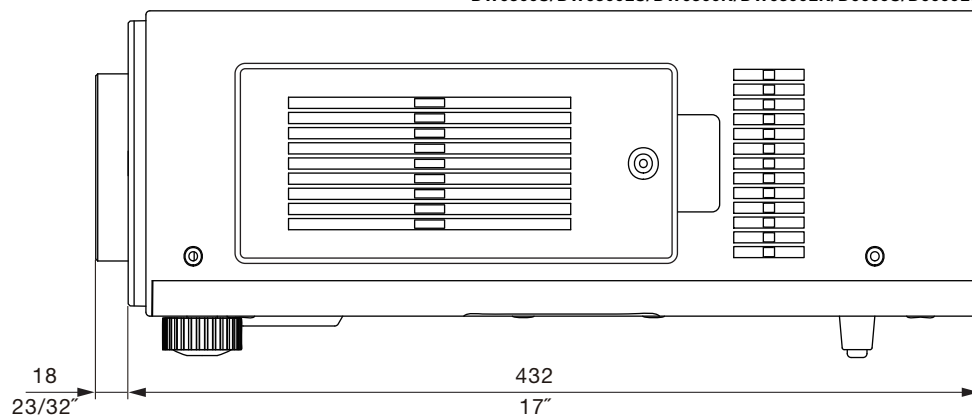

F value:	1.8
Focal distance (f):	11.9 mm
Dimensions (W x H x D):	95 x 95 x 150 mm (3-3/4" x 3-3/4" x 5-29/32")
Weight:	0.8 kg (1.8 lbs)

Dimensions

Illustration shows the lens attached to the PT-DZ6710/DZ6710/DZ6700/DZ6700L/DW6300S/DW6300LS/DW6300K/DW6300LK/D6000S/D6000LS/D6000K/D6000LK.

The illustration shows the lens attached to the PT-D4000.

unit : mm (inch)
NOTE: This illustration is not drawn to scale.

For information on the projection distance, refer to the specifications for the projector to which the lens will be mounted. DLP is a trademark of Texas Instruments. Weights and dimensions shown are approximate. Specifications subject to change without notice.