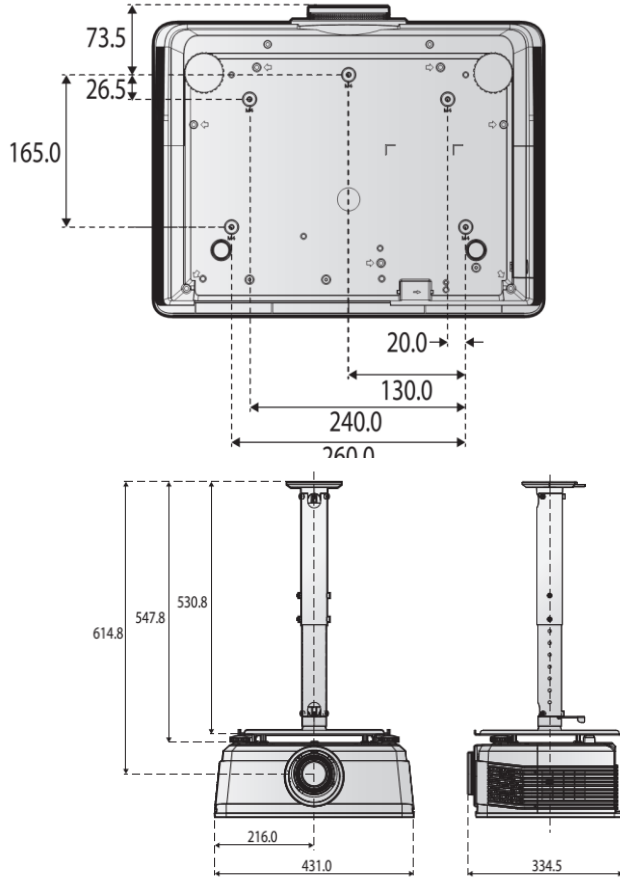

Ceiling Mount Holes (mm)