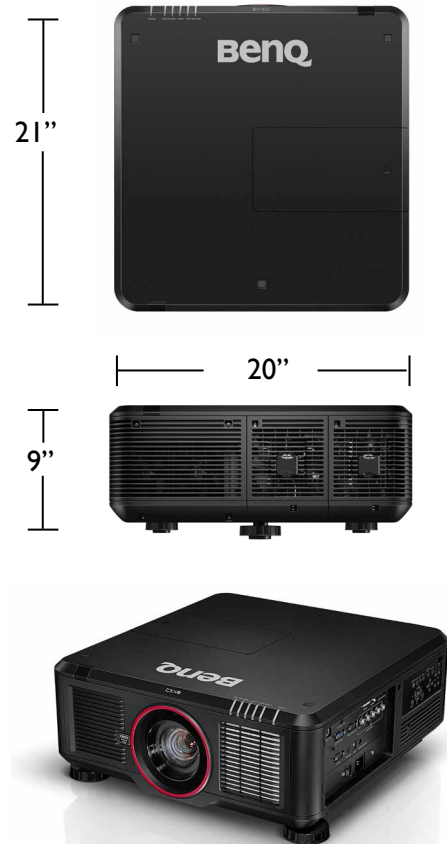

Dimensions