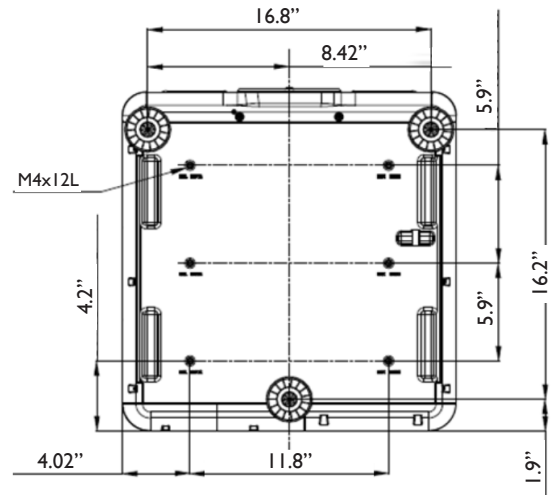

PW9620 Digital Projector

Distance Chart

Standard - 5J.JAM37.001	
Screen Size (Inches)	PU9730- Projection Distance (m)
80	3-3.9
100	3.7-4.9
120	4.5-5.9
150	5.6-7.4
200	7.5-9.9
300	11-15
400	15-20
500	19-25

Wide Fix - 5J.JAM37.011	
Screen Size (Inches)	PU9730- Projection Distance (m)
80	1.32
100	1.66
120	2.01
150	2.52
200	3.37
300	5.08
400	6.79
500	8.5

Wide Zoom - 5J.JAM37.021	
Screen Size (Inches)	PU9730- Projection Distance (m)
80	2.2-3.1
100	2.7-3.9
120	3.3-4.7
150	4.1-5.8
200	5.5-7.8
300	8.2-12
400	11-16
500	14-20

Ultra Wide - 5J.JAM37.061	
Screen Size (Inches)	PU9730- Projection Distance (m)
80	1.3-1.6
100	1.6-2.0
120	2-2.5
150	2.5-3.1
200	3.3-4.1
300	5-6.2
400	6.6-8.3
500	8.3-10

Semi Long - 5J.JAM37.051	
Screen Size (Inches)	PU9730- Projection Distance (m)
80	3.8-6.4
100	4.8-8
120	5.8-9.6
150	7.2-12
200	9.7-16
300	15-24
400	19-32
500	24-40

Long Zoom1 - 5J.JAM37.031	
Screen Size (Inches)	PU9730- Projection Distance (m)
80	6.2-9.3
100	7.7-12
120	9.3-14
150	12-18
200	16-24
300	23-35
400	31-47
500	39-59

Long Zoom2 - 5J.JAM37.041	
Screen Size (Inches)	PU9730- Projection Distance (m)
80	9.1-14
100	11-18
120	14-22
150	17-27
200	23-36
300	35-55
400	47-73
500	59-92

Ceiling Mount Chart