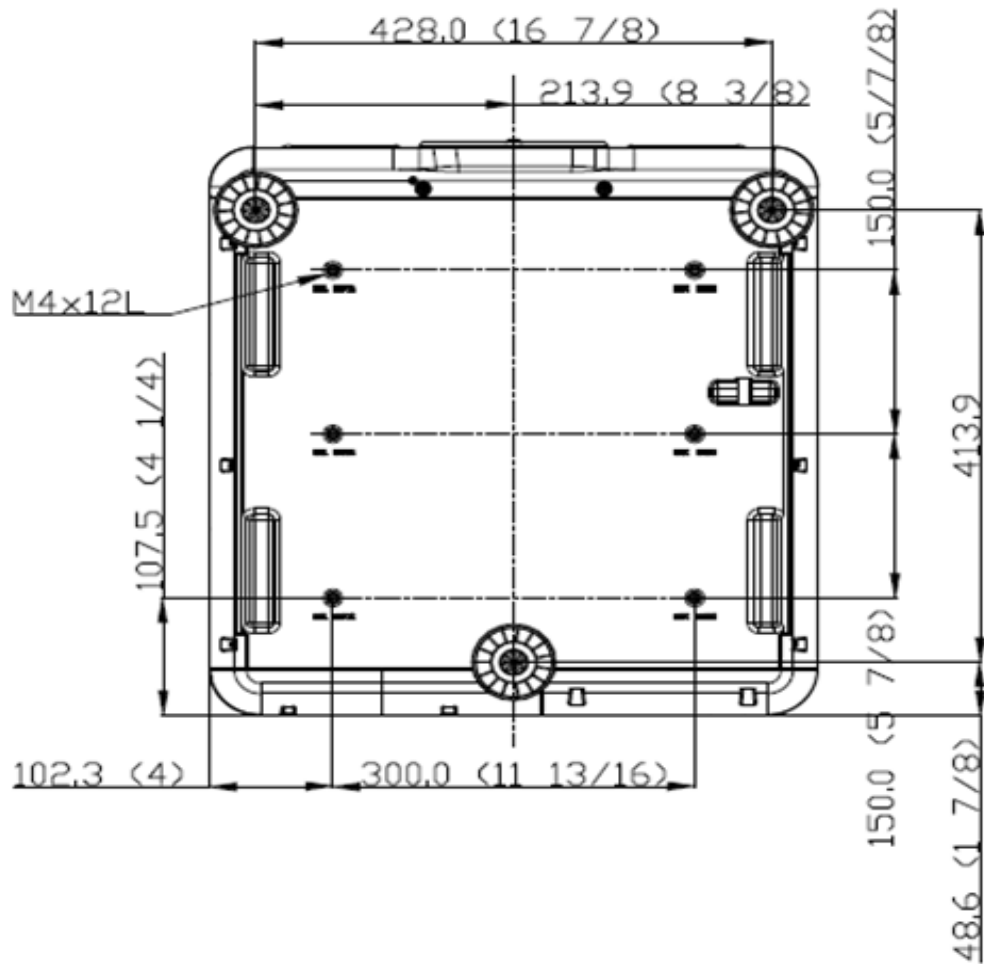

Ceiling Mount Holes (mm/inches)