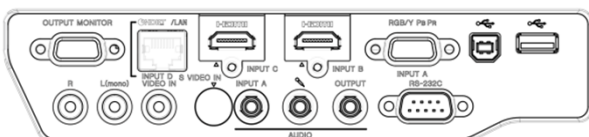

Connector Panels

WUXGA / 5,000 lm

Optical		
Light Output / Color Light Output	5000 lumens (Lamp mode: High) 3600 lumens (Lamp mode: Standard) 3100 lumens (Lamp mode: Low)	
LCD Panels	0.64" x3 BrightEra LCD Panel	
Panel Display Resolution	WUXGA (1920x1200 dots)	
Contrast Ratio	2,500:1 (Full white/full black) *1	
Light Source	Ultra high-pressure mercury lamp 280 W type	
Recommended Lamp Replacement Time*2	2500H (Lamp mode: High) 3000H (Lamp mode: Standard) 3500H (Lamp mode: Low)	
Filter Cleaning Cycle*2	Max. 3500H Same time as the lamp replacement is recommended	
Projection Lens	Zoom / Focus	Approx. 1.45x Manual Zoom / Manual Focus
	Lens Shift	Manual, Vertical +/- 5% Horizontal +/- 4%
	Throw Ratio	1.5:1 to 2.2:1
Screen Size	40" to 300"	
Interface		
Computer and Video Input/Output	INPUT A	Mini D-sub 15-pin (RGB/Y Pb Pr) Audio: Stereo mini jack
	INPUT B/C	HDMI (Digital RGB/Y Pb Pr, Digital Audio) (HDCP support)
	INPUT D	HDBaseT
	VIDEO IN	Phono jack Audio : Phono jack (x2)
	S VIDEO IN	Mini DIN 4-pin Audio : Shared with VIDEO IN
	Monitor OUT	Mini D-sub 15-pin (from INPUT A)
	Audio OUT	Stereo mini jack (variable out)*3
Other Signal Input/Output	RS-232C	D-sub 9-pin
	LAN	RJ-45, 10BASE-T/100BASE-TX (Shared with HDBaseT)
	USB	Type-A, Type-B
	Microphone input	Mini jack
General		
Speaker	12Wx1 (monaural)	
Scanning Frequency	H: 19 to 92 kHz, V: 48 to 92 Hz	
Display Resolution	Computer Signal Input	Maximum display resolution : 1920x1200 dots
	Video Signal Input	480/60i, 576/50i, 480/60p, 576/50p, 720/60p, 720/50p, 1080/60i, 1080/50i The following item are available for digital signal only ; 1080/60p, 1080/50p, 1080/24p
Color System	NTSC3.58, PAL, SECAM, NTSC4.43, PAL-M, PAL-N	
UPC Code	0 27242 87797 9	
EAN / JAN Code	49 05524 97043 2	
Power Requirements	AC 100 V to 240 V, 3.9 A to 1.7 A, 50 Hz/60 Hz	
Power Consumption	388 W (AC 100 V-120 V) 367 W (AC 220 V-240 V)	
Standby Mode Power Consumption	6.1 W (Std)/ 0.3 W (Low) (AC 100V-120 V) 6.2 W (Std)/ 0.5 W (Low) (AC 220V-240 V)	
Dimensions (WxHxD) (without protrusion)	406 x 113 x 330.5 mm 15 31/32 x 4 7/16 x 13 "	
Mass	5.7 kg /12 lb	
Optional Accessories		
Replacement Lamp	LMP-C281	
USB Wireless LAN module	IFU-WLM3	
Service Parts		
Replacement Filter	4-415-961-01 (FILTER) (Filters are cleanable)	
Replacement Remote	1-490-463-11 (RM-PJ8)	

*1 The value is average.

*2 The figures are expected maintenance time and not guaranteed. They will depend on the environment or how the projector is used.

*3 Works as an audio switcher function. Output from a selected channel, not available in standby.