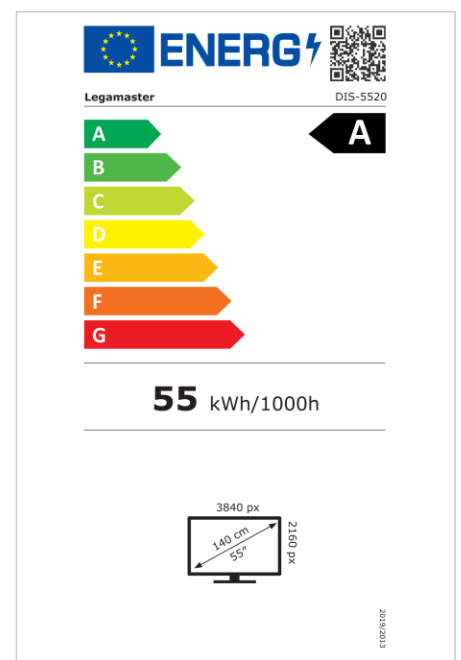

DISCOVER 3 professional display

DIS-5520 EU

- Legamaster DISCOVER range of professional displays offers a cost-efficient solution to upgrade presentations in both corporate and educational settings
- Available from 43 to 98 inch, the DISCOVER displays are made especially for medium to big meeting-spaces or classrooms
- Onboard, users can find a web-browser, media player and office document player that offer basic functionality without any connected devices needed
- A basic and local narrow casting app is pre-installed on the device providing a basic public information display functionality but it also has a central management content display integration App using an external service solution providing a scalable control of the displayed content
- An integrated tiling tool will provide support for a up to 5x5 video wall solution without the need of purchasing any additional hardware
- Flexible usage options: without Android, with only a launcher for fast and intuitive ways to switch to peripheral device, or in full Android mode, offering easy source switching and also a host of applications, including an appstore for even more functionality

Article data sheet

DISCOVER 3 professional display DIS-5520 EU

Display

- Display diagonal: 55 inch
- Display technology: LED
- Panel type: VA
- Backlight type: Direct LED
- Display resolution: 3840 x 2160 px | 4K Ultra HD
- Display brightness: 500 cd/m²
- Display number of colours: 1.073 billion colours
- Contrast ratio (static): 5000:1
- Contrast ratio (dynamic): 5000:1
- Aspect ratio: 16:9
- Display refresh rate: 60 fps
- Response time: 6.5 ms
- Viewing angle: H: 178° / V: 178°
- Display control: IR remote controller, Ethernet, RS-232C
- Lifespan: 50000 hours
- Durability: 24/7
- Screen orientation: Landscape, Portrait