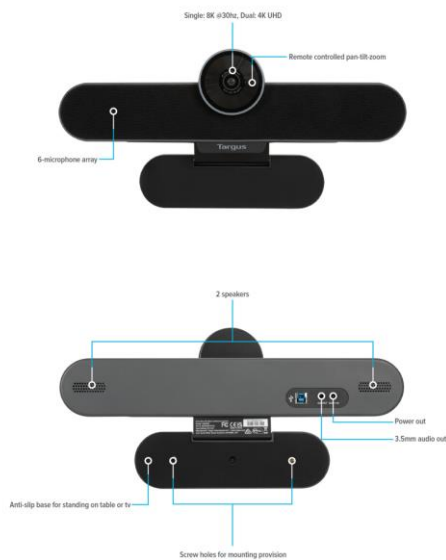

AEM350

Targus® All-in-One 4K Video Conference System

Camera	
Lens Construction	6 element - 4G2P
Lens Aperture	f/2.2
Lens Field of View (FoV) - Horizontal / Vertical / Diagonal	H: 120 degrees / V: 76 degrees / D: 128 degrees
Lens unit Pan & Tilt - Horizontal / Vertical	Manual - H: 8 degrees (total 16 degrees) / V: 5 degrees (total 10 degrees)
Total Room Coverage (field of view + pan and tilt)	H: 136 degrees / V: 86 degrees
Auto Focus	No - Fixed Focus
Auto Focus method	N/A
Lens Focal length	N/A
Sensor Type	Sony Low-illumination CMOS
Sensor Size	1/2.8-type
Sensor Native resolution	8.5 MegaPixels
Video resolution/ frame rate	4K UHD @ 30 fps (up to 3840 x 2160 pixels)
Digital Zoom, Pan, Tilt & Zoom (PTZ)	5x Digital Zoom in Full HD Digital PTZ via remote control
Video Codec	MJPEG, YUY2
Image correction	Backlight Compensation (via Remote control), Low-light compensation
Active conference notification	Ring LED
Face/ Human figure detection	No