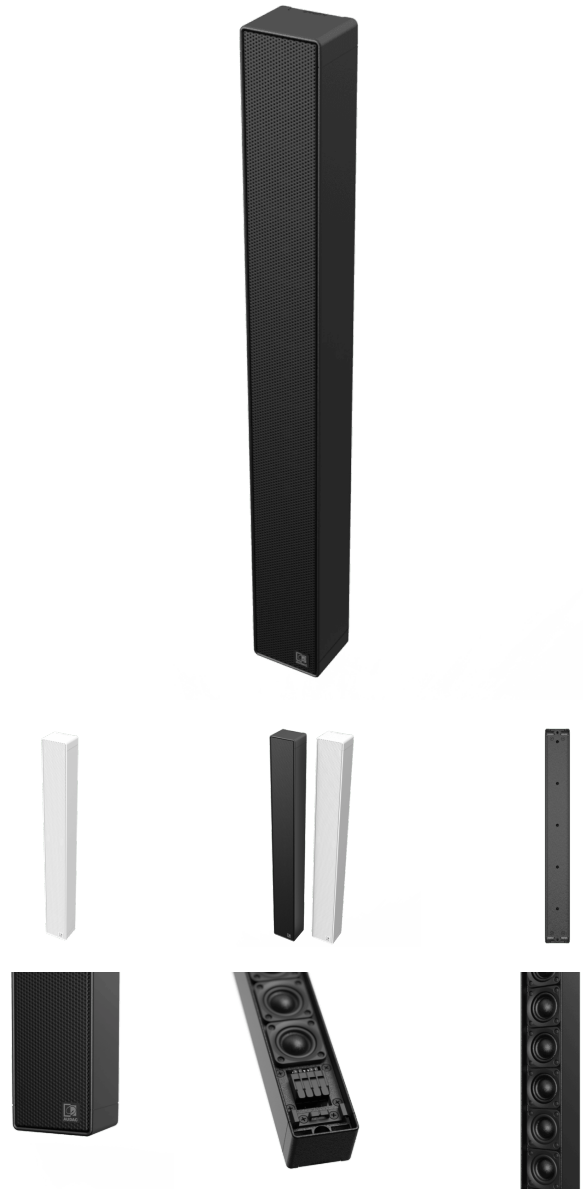

Product information:

The VIRO-C series delivers compact line array performance in an ultra-slim architectural form. Designed for precise speech intelligibility and consistent high SPL coverage, VIRO-C is ideal for high-end corporate spaces, retail environments, residential interiors, and yachting applications where sound quality and aesthetics must align seamlessly.

Featuring custom engineered 1.3 inch drivers, precise pattern control, and a wide 160 degree horizontal dispersion, the VIRO-C series ensures predictable in room performance with excellent clarity throughout the space. The aluminum housing supports ThermalDrive protection, maintaining stable operation under continuous load, while the integrated protection circuit safeguards long term reliability.

With a tool free click on grill, Snapconnect wiring, internal impedance switching, and versatile mounting options including a flush mount solution in development, the VIRO-C series combines refined installation with powerful, controlled sound in a discreet architectural design.

Applications:

- Corporate
- Education
- Residential
- Retail

Impedance:

Ω 8 Ohm Ω 32 Ohm

Usage:

Indoor