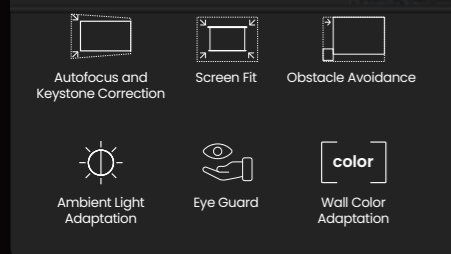

HybridBeam Delivers Brighter Images and Richer Colors

Our all-new HybridBeam technology combines LED and laser light sources, delivering 1,800 ANSI Lumens and 1.07 billion colors.

Perfection in Every Frame with Our Exclusive NebulaMaster™ Engine

Our exclusive NebulaMaster™ image engine delivers true-to-life and natural colors in every frame.

All the Content You Need with Google TV

Enjoy a personalized selection of content tailored just for you, and experience Netflix in 4K with Google TV—no external dongles needed.

Intelligent and Seamless Setup with IEA 4.0

IEA 4.0 delivers an uninterrupted viewing experience with quick setup and seamless adjustments.

Move From Room to Room with Ease

The soft silicone handle ensures comfort and easy portability—perfect for moving from room to room.

Tech Specs

Color

Grey

Display

Display Technology: DLP 0.47" DMD
Resolution: 3840*2160
Light Source: Laser+LED
Brightness: 1,800 ANSI Lumens
Color Gamut: 123.3% Rec. 709
Light Source Life: 30,000H
Aspect Ratio: 16:9
Throw Ratio: 1.2:1
Offset: 100%
Focus Adjustment: Auto / Manual
Projection Mode: Front / Rear / Front Ceiling / Rear Ceiling
Keystone Correction: Auto (vertical ±40°), Auto (horizontal ±30°)
MEMC: Yes
Interface: AC-in/ HDMI 2.1(eARC) / HDMI 2.1/ USB-A / AUX