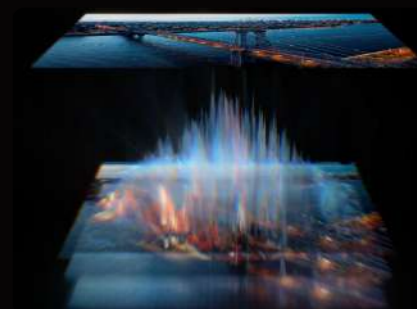

NEBULA

by Anker

Cosmos 4K SE

4K High-Brightness Smart Projector with Dolby Vision

Transform Any Space Into a 4K Home Theater

Immerse Yourself in a 4K Cinematic World with Dolby Vision

Experience more detail, realistic colors, and stunning contrast with Dolby Vision.

HybridBeam Delivers Brighter Images and Richer Colors

Our all-new HybridBeam technology combines LED and laser light sources, delivering 1,800 ANSI Lumens and 1.07 billion colors.

Perfection in Every Frame with Our Exclusive NebulaMaster™ Engine

Our exclusive NebulaMaster™ image engine delivers true-to-life and natural colors in every frame.

All the Content You Need with Google TV

Enjoy a personalized selection of content tailored just for you, and experience Netflix in 4K with Google TV—no external dongles needed.

Intelligent and Seamless Setup with IEA 4.0

IEA 4.0 delivers an uninterrupted viewing experience with quick setup and seamless adjustments.

Move From Room to Room with Ease

The soft silicone handle ensures comfort and easy portability—perfect for moving from room to room.