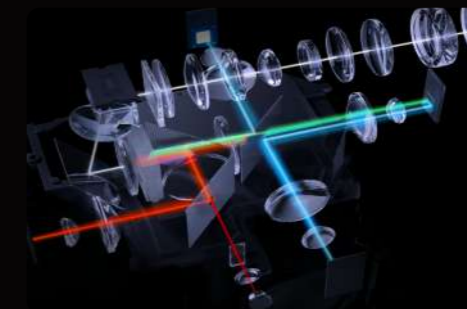

NEBULA

by Anker

Cosmos 4K SE

4K High-Brightness Smart Projector with Dolby Vision

Transform Any Space Into a 4K Home Theater

Immerse Yourself in a 4K Cinematic World with Dolby Vision

Experience more detail, realistic colors, and stunning contrast with Dolby Vision.

HybridBeam Delivers Brighter Images and Richer Colors

Our all-new HybridBeam technology combines LED and laser light sources, delivering 1,800 ANSI Lumens and 1.07 billion colors.

Perfection in Every Frame with Our Exclusive NebulaMaster™ Engine

Our exclusive NebulaMaster™ image engine delivers true-to-life and natural colors in every frame.

All the Content You Need with Google TV

Enjoy a personalized selection of content tailored just for you, and experience Netflix in 4K with Google TV—no external dongles needed.

Intelligent and Seamless Setup with IEA 4.0

IEA 4.0 delivers an uninterrupted viewing experience with quick setup and seamless adjustments.

Move From Room to Room with Ease

The soft silicone handle ensures comfort and easy portability—perfect for moving from room to room.