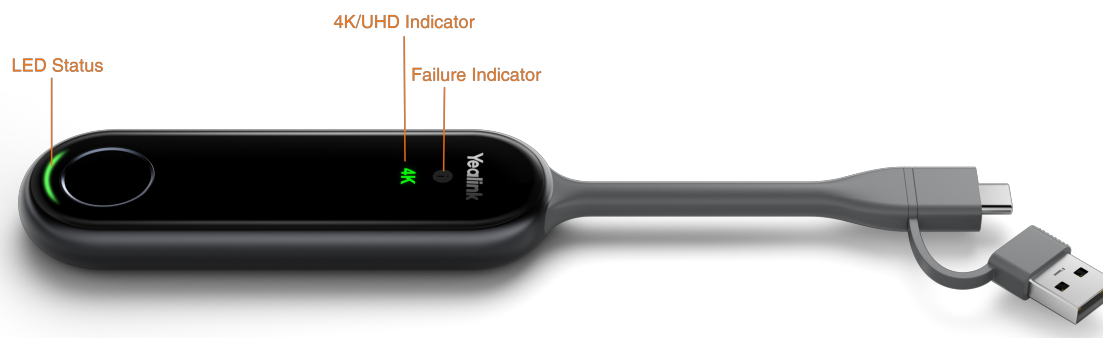

Specifications

Specifications	Description
Basic	<ul style="list-style-type: none"> · Decoder: Up to 4k/30fps · Input Power: 5V/600 mA · Power Consumption: 2.2 W (Typical) · Interface: <ul style="list-style-type: none"> - Full-featured USB Type-C ×1 - USB-C to USB-A Adapter x1 · Button: START/STOP Button x 1 · LED <ul style="list-style-type: none"> - 4K/UHD Indicator × 1 - System Error Indicator × 1 - System Status Indicator × 1
Wi-Fi	<ul style="list-style-type: none"> · Standard: 802.11 b/g/a/n/ac/ax · Frequency: <ul style="list-style-type: none"> 2400-2483.5MHz 5150-5250MHz 5250-5350MHz 5470-5725MHz 5725-5850MHz · Security: WPA-PSK/WPA2-PSK
Device Compatibility	<p>Operation System:</p> <ul style="list-style-type: none"> - Windows 7/8/10/11 - Mac OS 10.10 or later
Advanced Features	<ul style="list-style-type: none"> · IP-BYOD* · Desktop Sharing: <ul style="list-style-type: none"> - Duplicated Desktop - Extended Desktop · Collaboration: <ul style="list-style-type: none"> - Annotation - Intuitive Remote Control - Multiple Screens Share (MeetingBoard/RoomCast)
Operating Environmental	<ul style="list-style-type: none"> · Temperature range: -10 - 40°C · Humidity range: 0 - 90%, non-condensing
Dimensions	<ul style="list-style-type: none"> · Weight (g/lb): 75 g (0.165 lb) · Size (mm/in): 220 mm × 38 mm × 16 mm (8.66" x 1.50" × 0.63")

*Comming Soon

Device Compatibility

- [Teams Room Accessories Compatibility Lists](#)
- [Zoom Rooms Accessories Compatibility Lists](#)

LED Status

LED	LED Indicator	Description
4K/UHD Indicator	Solid green	The hard-coded content sharing resolution reaches 4K.
System Error Indicator	Solid red	Fail to connect to the endpoint.
System Status Indicator	Flash green slowly	The connection has been completed, and is waiting for content sharing.
System Status Indicator	Solid green	Sharing content.
System Status Indicator	Solid orange	Updating/Pairing.