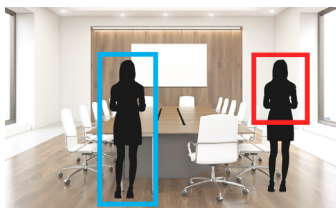

Intelligent Speaker Tracking

VC-TR60A incorporates an array of directional sound sensors that detect the location of active human voices. The camera head moves and zooms to shoot the current speaker, re-framing as other voices enter the discussion.

PIP Output

VC-TR60A can combine the two video images in a picture-in-picture display with output over HDMI and USB. This allows the audience to watch a composite video that incorporates both the wide-angle view and the tight shot. This function can be activated independently, or at the same time as running motion or speaker tracking.