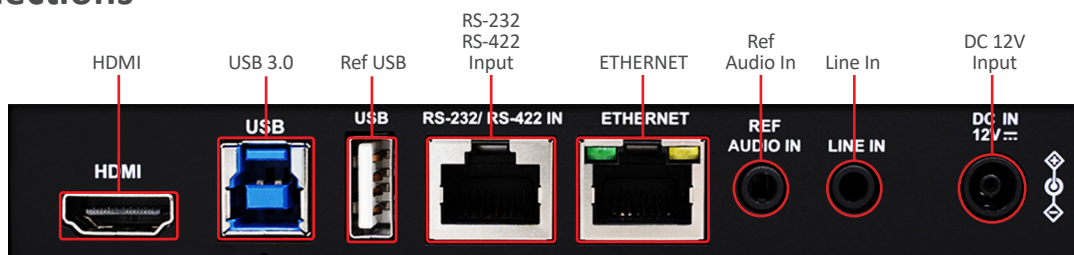

Pan & Tilt	
Panning Angle	+170° ~ -170°
Panning Speed	0.1°~100°/sec
Tilting Angle	+90° ~ -30°
Tilting Speed	0.1°/s ~ 60°/sec
Preset Positions	256
Output	
HDMI	PTZ : 2160p 60 Panoramic : 2160p 30
IP Stream	PTZ : 2160p 30 / 720p 30 Panoramic : 1080p 60
IP Compression	H.264
USB Output	2160p 30
USB Compression	H.264 / MJPEG / NV12
Network	
IP Protocol	HTTP / RTSP / RTMP / RTMPS / SRT
PoE	PoE+ (IEEE802.3at)
Audio	
Audio Input	Line In
Ref Audio Input	USB / Line In
Audio Output	Ethernet / USB / HDMI
Audio Compression Format	AAC / PCM
Camera Control	
Interface	RS-232 / RS-422 / Ethernet / USB
Protocol	VISCA / ONVIF
UVC	Yes
UAC	Yes
General	
DC In	12V +/- 20%
Power Consumption	PoE: 15W DC In: 14W
Body Color	Black / White
Weight	1.5 kg
Dimension (WxHxD)	190 ×185 ×144 mm

I/O Connections

Lumens®

Lumens Integration, Inc.
4116 Clipper Court
Fremont, CA, 94538
Phone: +1-866-600-0988
Fax: +1-510-252-1389

Lumens Europe
De Nayerstraat 17 9470
Denderleeuw Belgium
Phone: +32-473-58-38-95
Fax: +32-2-452-76-00

www.MyLumens.com