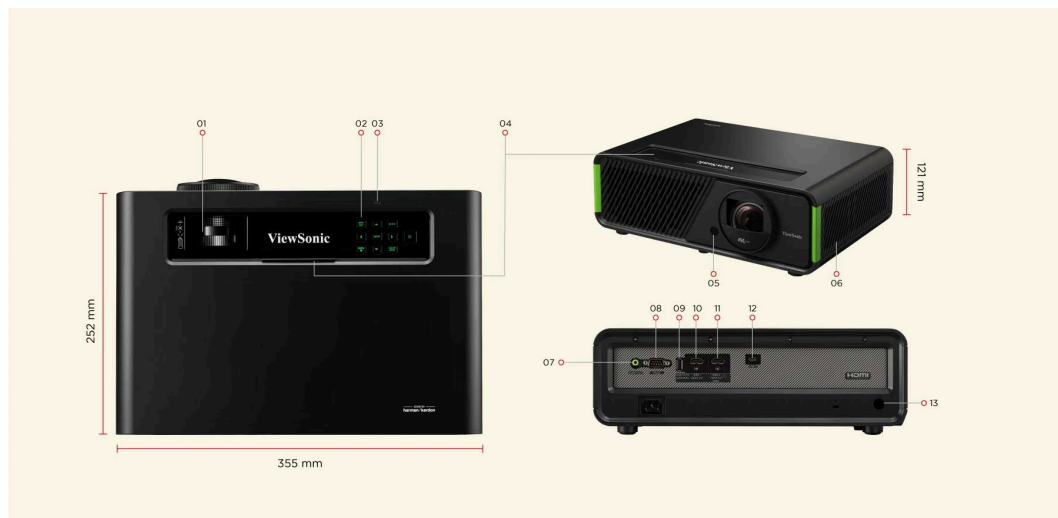

**All other trademarks are the property of their respective owners*

Product Description

Experience gaming like never before with the ViewSonic X2-4KE Pro. This "Designed for Xbox" projector delivers stunning 1440p resolution at a 120Hz refresh rate on a 100+ inch screen, transforming gaming sessions into a larger-than-life experience. It also elevates home entertainment with built-in Google TV and a native Netflix app for seamless streaming, harmonizing 4K HDR visuals with cinematic audio from Harman Kardon speakers for an enthralling audiovisual experience. Advanced 3rd generation LED technology ensures brilliant image quality with 3,300 LED lumens of brightness, vibrant colors covering 125% of the Rec. 709 spectrum, and a high contrast ratio from a 0.65" DMD chip. With a 0.69-0.83 short throw ratio, the projector allows for a 100" display from just 1.5 meters away. Easy installation features include vertical lens shift, 1.2x optical zoom, and H/V keystone with 4-corner adjustment for side projection. HDMI eARC and Dolby/DTS support enhance surround sound for an immersive, cinema-like experience.

CONTROL

RS232 (DB 9-pin male):	1
USB Type A (Services):	1

OTHERS

Power Supply Voltage:	100-240V+/- 10%, 50/60Hz (AC in)
Power Consumption:	Normal: 236W Standby: <0.5W
Operating Temperature:	0~40°C
Carton:	Color
Net Weight:	3.74kg
Gross Weight:	5.6kg
Dimensions (WxDxH) with Adjustment Foot:	355x251x121mm
Packing Dimensions:	490x376x313mm
OSD Language:	English, French, Spanish, Thai, Korean, German, Italian, Russian, Swedish, Dutch, Polish, Czech, T-Chinese, S-Chinese, Japanese, Turkish, Portuguese, Finnish, Indonesian, Hindi, Arabic, Vietnamese, Greek, Hungarian Total 24 languages
User Guide Language:	English, S-Chinese, T-Chinese, Indonesian, Finnish, French, German, Italian, Japanese, Korean, Polish, Portuguese, Russian, Spanish, Swedish, Turkish, Arabic, Czech, Thai, Vietnamese, total 20 languages