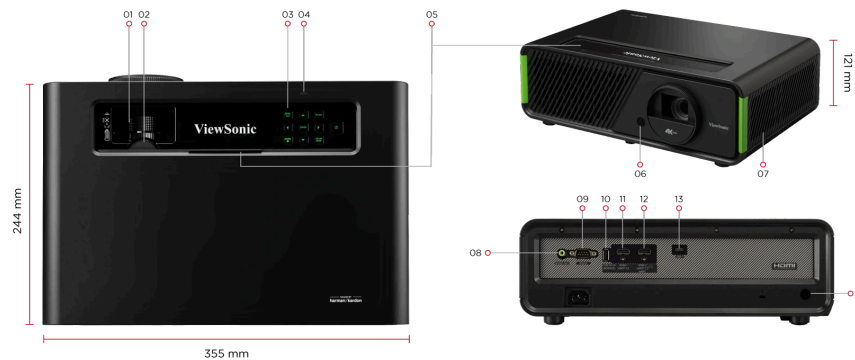

Visit Us www.viewsonic.com

SPECIFICATION

Projection System:	0.65" 4K-UHD
Native Resolution:	3840x2160
Brightness:	3300 (LED Lumens)
Contrast Ratio:	3,500,000:1
Display Color:	1.07 Billion Colors
Light Source Type:	LED
Light Source Life (hours) with Normal Mode:	60000
Lens:	F=2.48-2.78, f=16.89-21.87mm
Projection Offset:	110%+/-5%
Throw Ratio:	1.15-1.5
Optical Zoom:	1.3X
Digital Zoom:	0.8x-2.0x
Image Size:	60"-150"
Throw Distance:	1.53m-4.98m (100"@2.55m)
Keystone:	H: +/-40°, V: +/-40°
Lens Shift V. Range:	+10%, -0%
Audible Noise (Normal):	33dB
Audible Noise (Eco):	29dB
Local Storage:	Total 8GB (4GB available storage)
Input Lag:	4.2ms
Resolution Support:	VGA(640 x 480) to 4K(3840 x 2160)
HDTV Compatibility:	480i, 480p, 576i, 576p, 720p, 1080i, 1080p, 2160p
Horizontal Frequency:	15K-135KHz
Vertical Scan Rate:	23-240Hz

CONTROL

RS232 (DB 9-pin male):	1
USB Type A (Services):	1

OTHERS

Power Supply Voltage:	100-240V+/- 10%, 50/60Hz (AC in)
Power Consumption:	Normal: 236W Standby: <0.5W
Operating Temperature:	0~40°C
Carton:	Color
Net Weight:	3.68kg
Gross Weight:	5.6kg
Dimensions (WxDxH) with Adjustment Foot:	355x244x121mm
Packing Dimensions:	490x376x313mm
OSD Language:	English, French, Spanish, Thai, Korean, German, Italian, Russian, Swedish, Dutch, Polish, Czech, T-Chinese, S-Chinese, Japanese, Turkish, Portuguese, Finnish, Indonesian, Hindi, Arabic, Vietnamese, Greek, Hungarian Total 24 languages
User Guide Language:	English, S-Chinese, T-Chinese, Indonesian, Finnish, French, German, Italian, Japanese, Korean, Polish, Portuguese, Russian, Spanish, Swedish, Turkish, Arabic, Czech, Thai, Vietnamese, total 20 languages