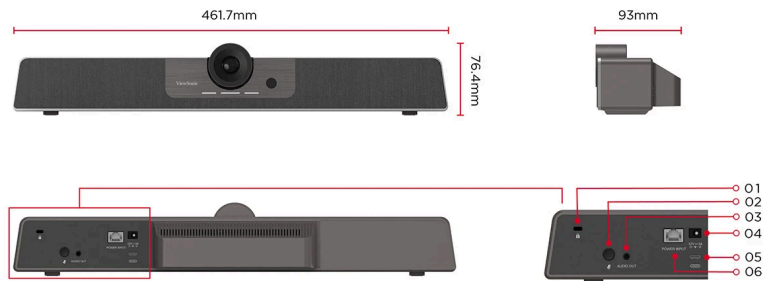

1. K-Slot
2. Mic Mute
3. Audio Out
4. DC in
5. C-type USB Port
6. Power input via RJ45

We value your privacy

We use cookies to enhance your browsing experience, serve personalized ads or content, and analyze our traffic. By clicking "Accept All", you consent to our use of cookies.

Customize

Reject All

Accept All