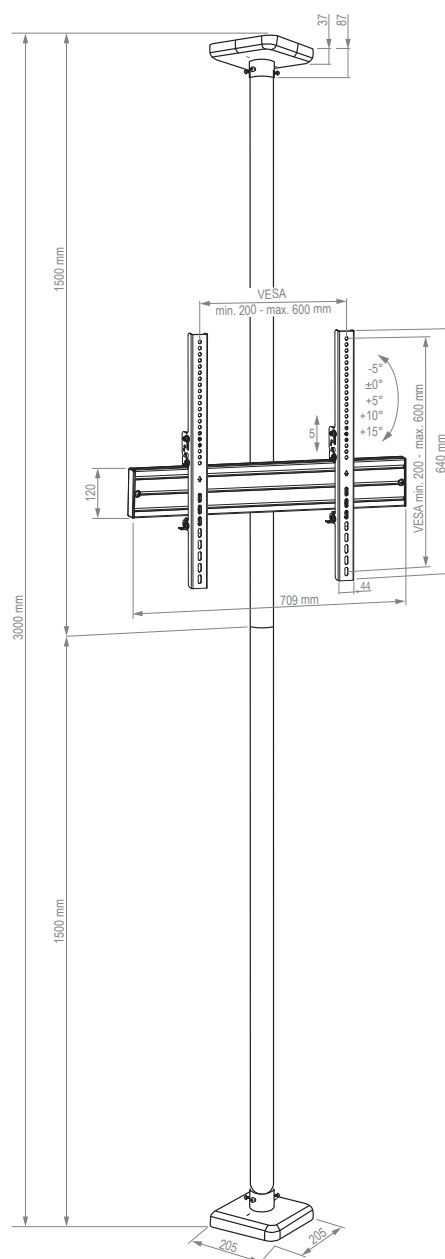

## CPS FLOOR-CEILING SINGLE

comPROnents® complete solution

Item no.: 3302

The CPS Floor-Ceiling Single is a system for fixed floor-ceiling mounting.

The system is suitable for screens between 46 - 65" | 117 - 165 cm screen diagonal.

The screen can be mounted either in landscape or portrait orientation.

The VESA mount can be equipped up to VESA 600 x 400 mm or 400 x 600 mm max.. The VESA mount can also be tilted from -5° to +15°.

The height of the screen mount can be adjusted variably and it can also be swivelled through a full 360°, which ensures optimal alignability (Tool needed).

Neat ceiling and floor finish

internal cable routing

# CPS FLOOR-CEILING SINGLE

comPROnents® complete solution

Item no.: 3302

- System for floor-ceiling mounting
- 46 - 65" | 117 - 165 cm
- VESA max. 600 x 400 mm or 400 x 600 mm
- Portrait | Landscape
- VESA mount tiltable from -5° to +15°
- 360° swivelling (tool needed)
- internal cable routing
- 50 kg max. load
- Height 3000 mm - can be shortened if required
- colour: black
- combinable & expandable with comPROnents® series