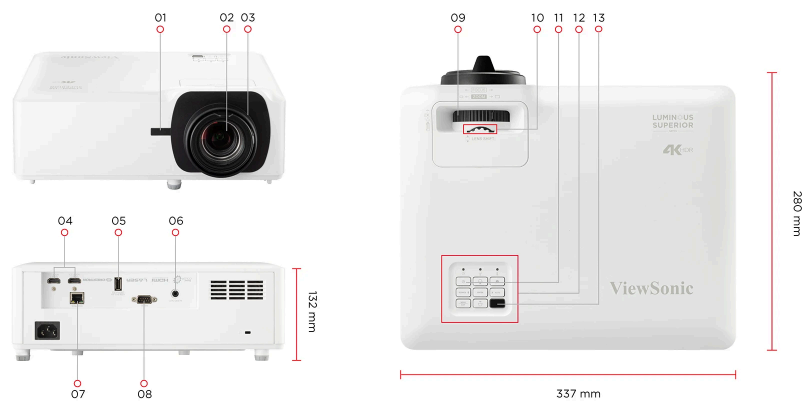

Product Description

Introducing the LS901-4K from ViewSonic's Luminous Superior Series, tailored for expansive venue displays. Featuring 5,500 ANSI lumens of brightness and high native contrast provided by a 0.65" DMD chip through DLP technology, it delivers stunning 4K UHD visuals on screens larger than 100 inches. Perfect for museums and educational institutions, the LS901-4K's ultra-high resolution with HDR/HLG support ensures every detail is vivid and clear, enhancing viewer engagement. With 21:9 aspect ratio support, the LS901-4K is also an ideal choice for Microsoft Teams Rooms. Its 1.7x optical zoom allows for a flexible setup to suit various installation needs, and the vertical lens shift and H/V keystone adjustment make the process a breeze. Additionally, portrait mode and 360° projection capabilities cater to more advanced requirements. Comprehensive LAN control ensures seamless integration into corporate networks. Employing advanced 3rd generation laser phosphor technology, the LS901-4K boasts a remarkable 30,000-hour lifespan, reducing maintenance costs for both business and educational institutions.