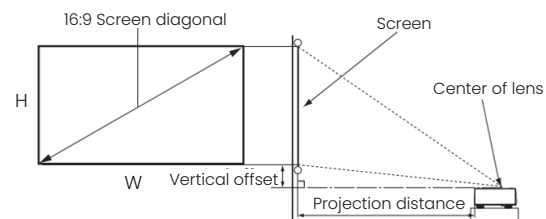

Dimensions

Extra Features

Built-in TreVolo Front Speakers

Integrated Screen-size Measuring Tool

Distance Chart

Use the tables below to help you determine the projection distance.

Screen size				Distance from screen (mm)	Vertical offset (A)
Diagonal		W (mm)	H (mm)		
Inch	mm				
90	2286	1992	1121	217	211
100	2540	2214	1245	269	240
110	2794	2435	1370	321	270
120	3048	2657	1494	374	299

The screen aspect ratio is 16 : 9 and the projected picture is in a 16 : 9 aspect ratio.

BenQ Europe B.V.

Meerenakkerweg 1-17
5652 AR Eindhoven
The Netherlands
Tel: +31 88 8889200
Fax: +31 88 8889299

BenQ.eu