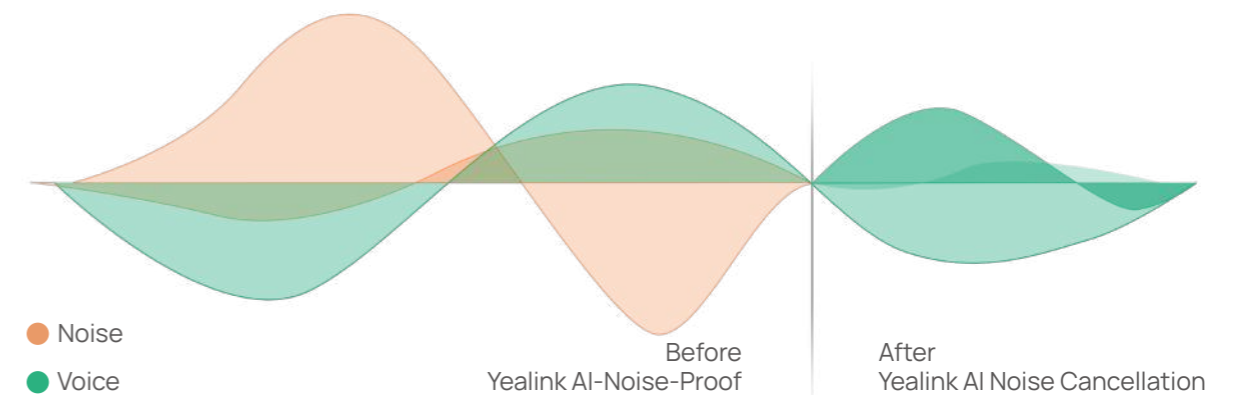

AI-BASED VOICE CLEAN UP ALL THE NOISE

Yealink enhanced AI noise cancellation makes the audio experience more brilliant. Leveraging a massive deep-learning sound database to reduce background noises, it is more about intelligent audio analysis than standard filtering of audio frequencies. The distracting keyboard clatter, mouse clicks, footsteps, and other ambient noises are smartly pared back, ensuring that users enjoy crystal-clear audio quality.