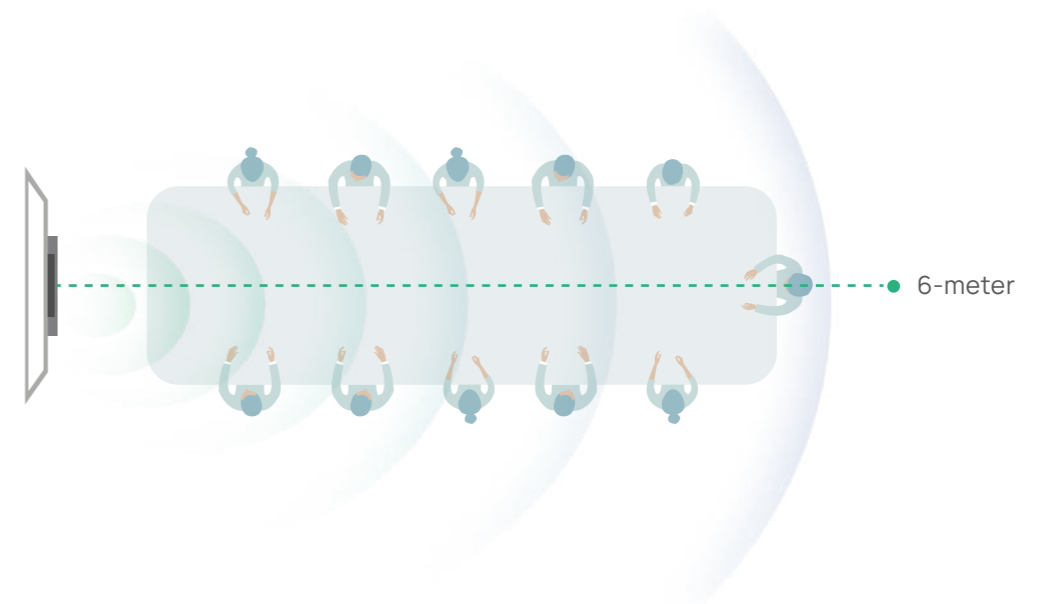

Speaker Tracking

Speaker Tracking frames a real-time close-up on the presenter, bringing a vivid face-to-face meeting experience and ensuring attendees are well-engaged.

Picture-in-Picture

Picture-in-picture shows the meeting room and the speaker at the same time, enabling users to keep an eye on who's talking even if the speaker is seated at the far end.

Multi-Focus Framing

It turns equal windows of multiple persons into a recombined meeting view, solving the problem of distractions due to an unclear background.

Smart Gallery (Zoom Only)

Smart gallery displays three video feeds, one panoramic view, and two individual view of the current and last active speaker. This allows to display the group more clearly to remote attendees.

IMMERSIVE VOICE IN EVERY CORNER

The built-in 8 MEMS microphone arrays and speaker in Yealink MeetingBar, completely cover up to 6-meter medium-sized spaces. As the MeetingBar is equipped with a powerful independent audio processing unit, you can enjoy a worry-free, full-duplex voice experience with superior performance.