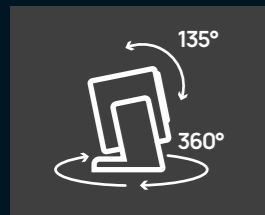

3100 ISO Lumens

Outstanding high brightness performance, unaffected by ambient light, lets you enjoy 4K cinema anytime. Immerse yourself in a vivid world of light and shadow.

Built-in Flexible Stand

Easily control the gimbal with one hand, ensuring optimal viewing angles from any position. The projector supports adjustments of 360° horizontally and 135° vertically, so you can project onto walls, ceilings, and other surfaces for a customized large-screen experience.