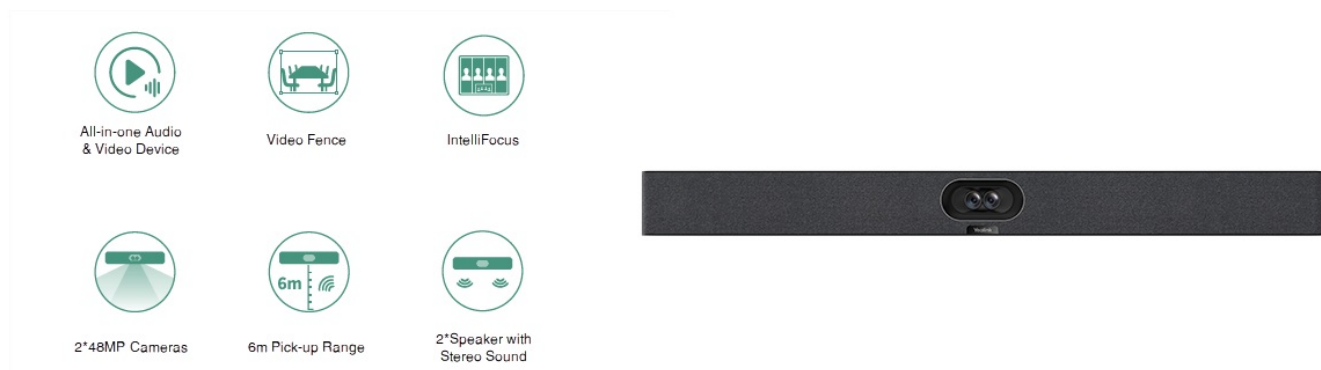

MeetingBar A40 Datasheet

All-in-One Android Video Collaboration Bar for Small to Medium Rooms

Yealink MeetingBar A40 is an all-in-one video collaboration bar for premium small-to-medium rooms. It will combine the images from two 48MP lenses, present a higher pixel picture, and deliver clearer image quality. It also features built-in 2 stereo speakers, 8x MEMS microphone array, and supports 2 additional expansion microphones*. The intelligent noise reduction technology provides a good audio experience.

Moreover, Yealink MeetingBar A40 features a direct connection to CTP25, enabling a simplified login process. This streamlined login experience saves time and improves convenience for users.

* Support 2x expansion microphones: Optional

High-quality audio pickup experience

Yealink MeetingBar A40 has a 6-meter voice pickup range and built-in stereo speakers, 3-meter full-duplex

technology, and 8x MEMS microphone array. The intelligent noise reduction technology provides a good audio experience. In addition, it can support 2 additional expansion microphones, that can cover a large conference room.