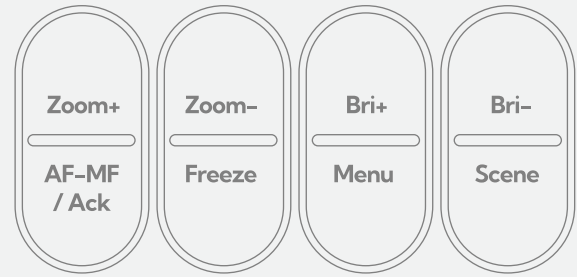

MAKI
ULTRA

Feature	Maki Ultra 12x	Maki Ultra 20x
IMAGING		
Image Sensor	1/2.8 inch, CMOS	
Optical Zoom	12x	20x
Video Format	2160p @ 60/50/30/25fps 1080p @ 60/50/30/25fps 720p @ 60/50/30/25fps	
Horizontal angle of view	72.8° (W) ~ 6.8° (T)	61.2° (W) ~ 3.38° (T)
Vertical angle of view	44.1° (W) ~ 3.8° (T)	35.3° (W) ~ 1.9° (T)
Aperture	F1.6 ~ 3.5	F1.8 ~ 2.68
Focus	TOF, Auto, Manual	
Exposure	Auto, Shutter Priority, Iris Priority, Manual	
Backlight Compensation	Yes	
Digital Noise Reduction	Yes	
SNR	>55dB	
Effective Pixels	>8.4 Megapixels	
MECHANICAL		
Physical Buttons	Quantity: 8; Features: Zoom, Focus, Brightness, menu control, image freeze, and mode switching.	
I/O INTERFACE		
Video Interfaces	1 x HDMI: Version 2.0; 1 x 3G-SDI: BNC, 800mVp-p, 75Ω, as per SMPTE 424M standard, USB-C UVC 1.1	
Video Compression Format	H.264 / H.265	
LAN	100M/1000M adaptive Ethernet Support: PoE(802.3af)	
Network Protocol	NDI|HX2, NDI|HX3	
Control Protocol	VISCA Baud Rate: 9600/4800/38400/2400, VISCA-IP, NDI	
Control Interface	RS485: 2pin phoenix port, TYPE-C (UVC1.1)	
Audio I/O	1 x Line In, 3.5mm Jack; 1 x Line Out, 3.5mm Jack, Built-in Mic	
USB	1 x USB3.0, Type-C (UVC 1.1)	
GENERAL PARAMETER		
Power Input	DC005-2.0mm type(DC IN 12V)	
Input Voltage	DC 12V /PoE(802.3af)	
Input Current	1.5A(Max.)	
Power Consumption	18W (Max)	
Working Temperature	-10°C ~ 40°C	
Dimension (W*H*D)	145mm 76mm 78.5mm