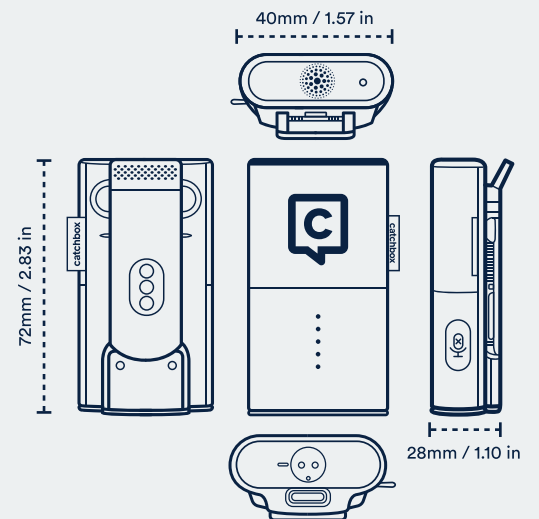

Clip	
Audio frequency response	50 to 20000 Hz
Microphone element	Electret condenser, omni-directional
Quick-mute function	Yes
Battery type	Li-ion, rechargeable, replaceable
Battery life	Typical 8h***
Wireless charging station	Yes (included)
Battery charge time	Dock charger: 2h USB-C: 2h
Attachment types	Lever (clip on clothing) Lanyard (wear around the neck)
Weight	57 g / 2.01 oz
Dimensions (with lever)	40 x 72 x 28 mm / 1.57 x 2.83 x 1.10 in

Stick	
Audio frequency response	50 to 20000 Hz
Microphone element	Electret condenser, omni-directional
Quick-mute function	Yes
Battery type	Li-ion, rechargeable, replaceable
Battery life	Typical 8h***
Wireless charging station	Yes (included)
Battery charge time	Dock charger: 2h USB-C: 2h
Attachment types	No
Weight	232g / 8.18 oz
Dimensions	40,25 x 205 x 28 mm / 1.6 x 8 x 1.1 in