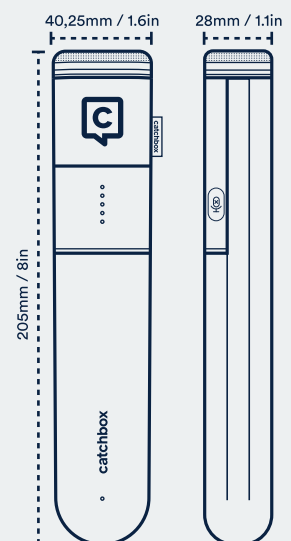

** Automute technology temporarily switches off audio when the microphone is caught, thrown or dropped to eliminate unwanted noise

*** Depends on selected RF power level