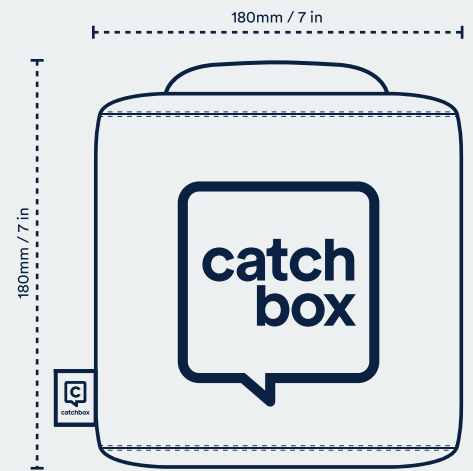

Technical specifications

Catchbox Plus general specifications

Audio latency	19 ms
Audio encryption	AES256 (available late 2024)
Radio frequency band	DECT / DECT 6.0 (1.8 / 1.9 GHz band) We will ship the product according to your provided shipping address
Radio output power	Up to 63mW, controllable from Hub
Max # of transmitters in one space	Unsynchronised EU: up to 10, US: up to 6 Synchronised EU: up to 20, US: up to 12
Wireless range	100 m / 330 ft (line of sight)*
Operating temperature range	0 °C (32 °F) to 30 °C (86 °F)

* The actual operating range depends upon the RF output settings, the surroundings, the signal absorption, signal reflection and signal interference

Hub

Audio outputs	Mic 1 - Flex, 3-pin, Mic level Mic 2 - Flex, 3-pin, Mic level Mic 3 - Flex, 3-pin, Mic level Mic 4 - Flex, 3-pin, Mic level Automix - RCA, unbalanced, Line level Automix - L&R, Flex, 3-pin, Mic level Automix - USB-C, digital output
Audio inputs	USB-C - digital input Aux-in - 3.5mm - unbalanced, Line level
Dante™ audio networking	PRO
API / Remote monitoring	PRO
Radio sync	Local 2.5mm / PRO Networked
Antenna type	Built-in antennas
Kensington lock	Yes
Stealth mode	Yes
Weight (without Mounting kit)	300 g / 10.58 oz
Dimensions (without Mounting kit)	184 x 92 x 40 mm / 7.2 x 3.6 x 1.6 in

Mounting Kit

Compatible with	Hub
Mounting options	Dual lock for adhesion mount VESA 100mm pattern for Screw mount
Cable manager	Yes
Weight (without mounting kit)	190 g / 6.70 oz
Dimensions (without mounting kit)	184 x 184 x 44 mm / 7.2 x 7.2 x 1.7 in

Cube	
Audio frequency response	50 to 20000 Hz
Microphone element	Electret condenser, omni-directional
Built-in Automute™ technology	Yes**
Battery type	Li-ion, rechargeable
Battery life	Typical 22h***
Wireless charging station	Yes (included)
Battery charge time	Wireless charger: 6h USB-C: 3h
Weight	370 g / 13.05 oz
Dimensions	180 x 180 x 180 mm / 7 x 7 x 7 in