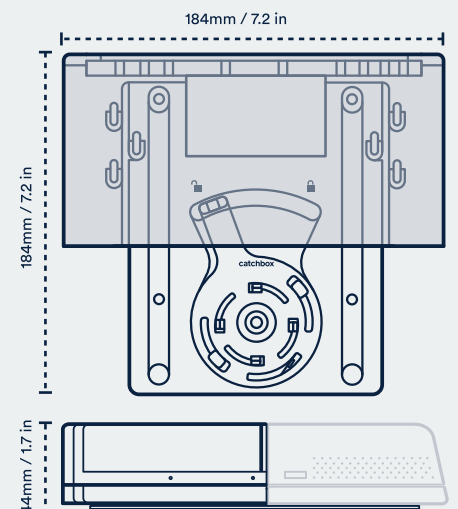

Technical specifications

Catchbox Plus general specifications

Audio latency	19 ms
Audio encryption	AES256 (available late 2024)
Radio frequency band	DECT / DECT 6.0 (1.8 / 1.9 GHz band) We will ship the product according to your provided shipping address
Radio output power	Up to 63mW, controllable from Hub
Max # of transmitters in one space	Unsynchronised EU: up to 10, US: up to 6 Synchronised EU: up to 20, US: up to 12
Wireless range	100 m / 330 ft (line of sight)*
Operating temperature range	0 °C (32 °F) to 30 °C (86 °F)

* The actual operating range depends upon the RF output settings, the surroundings, the signal absorption, signal reflection and signal interference

Hub

Audio outputs	Mic 1 - Flex, 3-pin, Mic level Mic 2 - Flex, 3-pin, Mic level Mic 3 - Flex, 3-pin, Mic level Mic 4 - Flex, 3-pin, Mic level Automix - RCA, unbalanced, Line level Automix - L&R, Flex, 3-pin, Mic level Automix - USB-C, digital output
Audio inputs	USB-C - digital input Aux-in - 3.5mm - unbalanced, Line level
Dante™ audio networking	PRO
API / Remote monitoring	PRO
Radio sync	Local 2.5mm / PRO Networked
Antenna type	Built-in antennas
Kensington lock	Yes
Stealth mode	Yes
Weight (without Mounting kit)	300 g / 10.58 oz
Dimensions (without Mounting kit)	184 x 92 x 40 mm / 7.2 x 3.6 x 1.6 in

Mounting Kit

Compatible with	Hub
Mounting options	Dual lock for adhesion mount VESA 100mm pattern for Screw mount
Cable manager	Yes
Weight (without mounting kit)	190 g / 6.70 oz
Dimensions (without mounting kit)	184 x 184 x 44 mm / 7.2 x 7.2 x 1.7 in

Clip	
Audio frequency response	50 to 20000 Hz
Microphone element	Electret condenser, omni-directional
Quick-mute function	Yes
Battery type	Li-ion, rechargeable, replaceable
Battery life	Typical 8h***
Wireless charging station	Yes (included)
Battery charge time	Dock charger: 2h USB-C: 2h
Attachment types	Lever (clip on clothing) Lanyard (wear around the neck)
Weight	57 g / 2.01 oz
Dimensions (with lever)	40 x 72 x 28 mm / 1.57 x 2.83 x 1.10 in