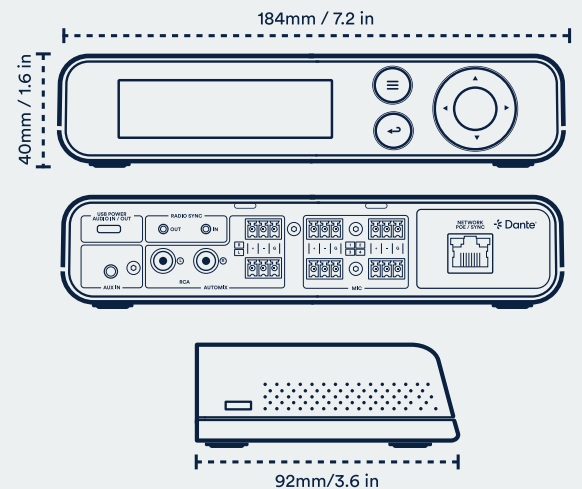

Technical specifications

Catchbox Plus general specifications

Audio latency	19 ms
Audio encryption	AES256 (available late 2024)
Radio frequency band	DECT / DECT 6.0 (1.8 / 1.9 GHz band) We will ship the product according to your provided shipping address
Radio output power	Up to 63mW, controllable from Hub
Max # of transmitters in one space	Unsynchronised EU: up to 10, US: up to 6 Synchronised EU: up to 20, US: up to 12
Wireless range	100 m / 330 ft (line of sight)*
Operating temperature range	0 °C (32 °F) to 30 °C (86 °F)

* The actual operating range depends upon the RF output settings, the surroundings, the signal absorption, signal reflection and signal interference

Hub

Audio outputs	Mic 1 - Flex, 3-pin, Mic level Mic 2 - Flex, 3-pin, Mic level Mic 3 - Flex, 3-pin, Mic level Mic 4 - Flex, 3-pin, Mic level Automix - RCA, unbalanced, Line level Automix - L&R, Flex, 3-pin, Mic level Automix - USB-C, digital output
Audio inputs	USB-C - digital input Aux-in - 3.5mm - unbalanced, Line level
Dante™ audio networking	PRO
API / Remote monitoring	PRO
Radio sync	Local 2.5mm / PRO Networked
Antenna type	Built-in antennas
Kensington lock	Yes
Stealth mode	Yes
Weight (without Mounting kit)	300 g / 10.58 oz
Dimensions (without Mounting kit)	184 x 92 x 40 mm / 7.2 x 3.6 x 1.6 in

Mounting Kit

Compatible with	Hub
Mounting options	Dual lock for adhesion mount VESA 100mm pattern for Screw mount
Cable manager	Yes
Weight (without mounting kit)	190 g / 6.70 oz
Dimensions (without mounting kit)	184 x 184 x 44 mm / 7.2 x 7.2 x 1.7 in

Stick	
Audio frequency response	50 to 20000 Hz
Microphone element	Electret condenser, omni-directional
Quick-mute function	Yes
Battery type	Li-ion, rechargeable, replaceable
Battery life	Typical 8h***
Wireless charging station	Yes (included)
Battery charge time	Dock charger: 2h USB-C: 2h
Attachment types	No
Weight	232g / 8.18 oz
Dimensions	40,25 x 205 x 28 mm / 1.6 x 8 x 1.1 in