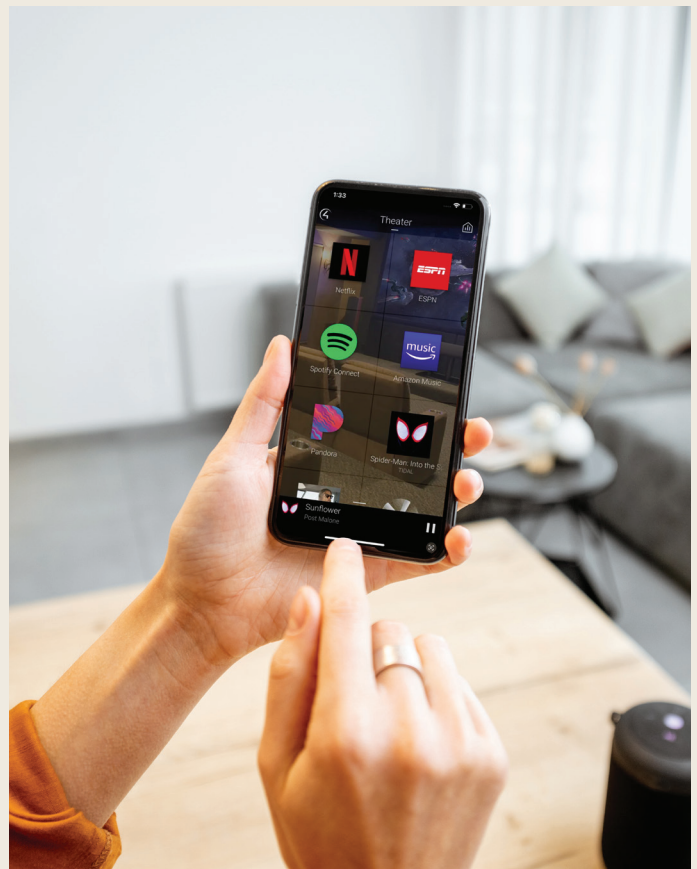

Experience Sound Quality Like You've Never Heard Before with ARC Genesis

At Anthem, we like to take things one step further. Rather than just designing a receiver, we want to engineer your room. With the most advanced implementation of our award-winning ARC Genesis room correction, professional calibration of your system can be achieved with the click of a button while still offering advanced functionality to refine the sound to your personal taste.

Sound in Disorder

Surfaces such as windows, furnishings, and the geometry of the walls, floor, and ceiling add unwanted resonance and coloration, making the bass either boomy or less punchy, voices less natural, and the dialogue less intelligible.

Sound in Order

Anthem Room Correction measures each speaker's output relative to the listening area, then through a series of calculations, adjusts its output. Not only does ARC correct peaks and dips in a speaker's frequency response, but it also preserves the beneficial acoustic attributes of a room.

MRX SLM's Robust Integration