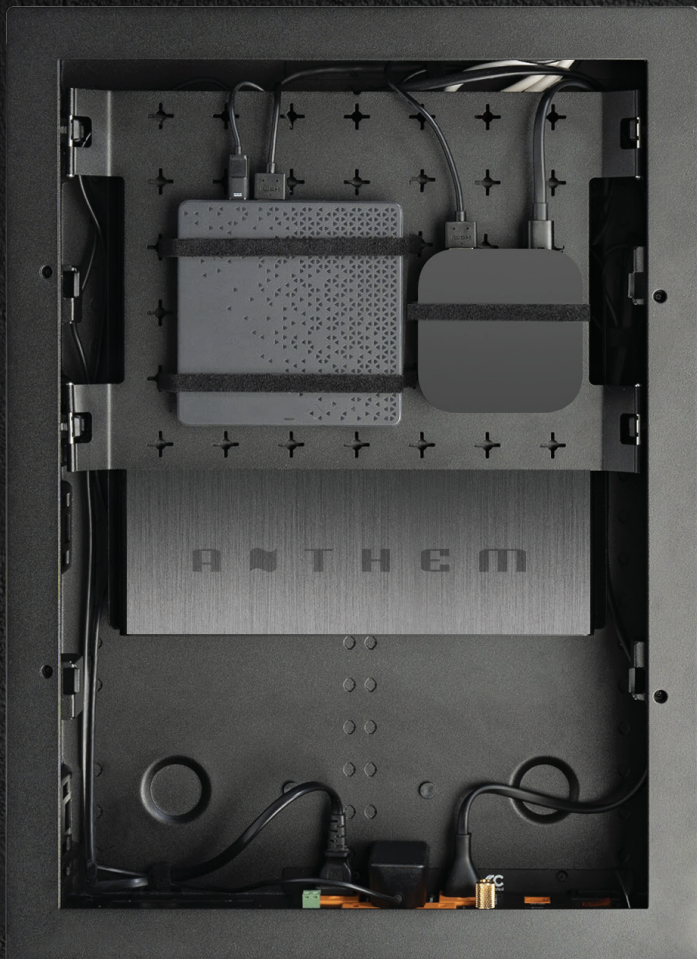

MRX SLM & In-Wall Media Box

Are you fed up with the mess of tangled cables and scattered devices in your entertainment area? The Anthem MRX SLM, combined with an In-Wall Media Box, offers a solution for a neat, streamlined setup that conceals all your AV gear.

Anthem Web User Interface

The Anthem Web User Interface was thoughtfully crafted for effortless setup. There's nothing simpler than configuring and calibrating on-site through our user-friendly web controls. Our adaptive web interface, specially designed, functions seamlessly on all devices. Tailor your settings to make the most of the MRX SLM features.