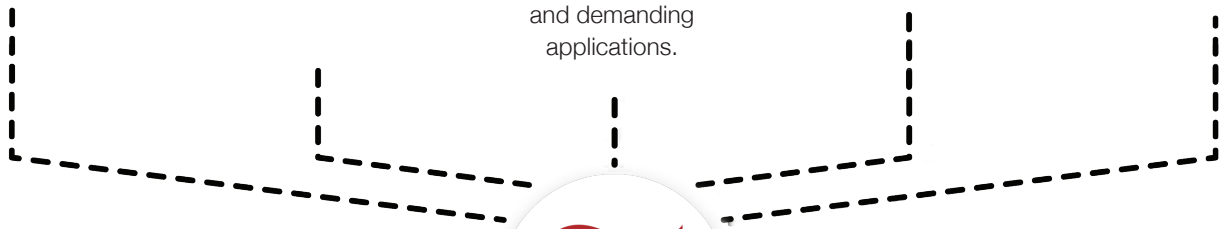

Every Home Deserves an ANTHEM!

The MRX SLM's small form-factor and exceptional audio performance make it the perfect device for every room of the house. You can stack multiple MRX SLMs together to create powerful and compact audio setups for multiple home theater systems or multi-channel systems throughout your home. And

with Anthem's renowned audio quality, you can be sure that each MRX SLM will deliver an immersive audio experience. Upgrade your home audio system with the MRX SLM and enjoy audio that is both powerful and compact.

MRX SLM

Compact AVR designed for secondary multi-channel zones.

MDX

Audio distribution solutions for sound delivery throughout the entirety of your home.

MRX 1140

High-performance audio/video receivers designed for critical listening environments and demanding applications.

AVM/MCA

Tailored audio/video processors and amplifiers designed for dedicated media rooms provide the most exhilarating experiences.

Bedroom