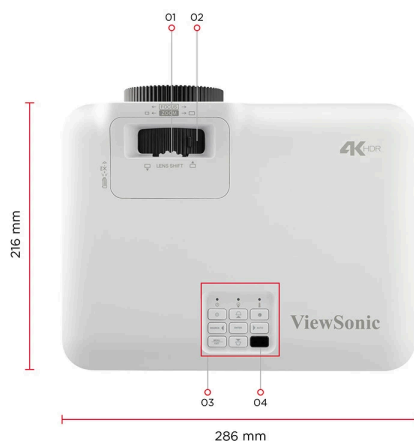

## Key Features

- 3rd generation laser phosphor technology with up to a 30,000-hour lifespan
- Designed for Xbox with 1440p @ 120Hz for an unrivaled gaming experience
- True 4K HDR immersive visual experience with up to a 300" screen
- 3,500 ANSI Lumens offering bright images in any environment
- High native contrast ratio through 0.65" DMD chip

## Product Description

Transform any home into a cinematic experience with the V554K laser home projector. Adopting the 3rd generation laser phosphor technology with 3,500 ANSI Lumens and up to 30,000 hours lifespan, it delivers vibrant and bright visuals without the need for lamp replacement. This projector is designed for Xbox, supporting Xbox-exclusive resolution and refresh rate combinations for a seamless gaming experience. With the support of 1440p at a 120Hz refresh rate, it strikes a perfect balance of visual quality and fluidity that gamers love. Experience enhanced visual depth on a screen size of up to 300" with a high native contrast ratio through 0.65" DMD chip. The V554K features V lens shift, 1.36x optical zoom, H/V keystone, and 4 corner adjustment, allowing you to easily set up a big screen tailored to your preferences.

## OTHERS

Power Supply Voltage:	Power adaptor: Input: 100~240V Output: 19.5VDC / 9.23A
Power Consumption:	Normal: 180W Standby: <0.5W
Operating Temperature:	0~40°C
Carton:	Brown
Net Weight:	3.30kg
Gross Weight:	4.70kg
Dimensions (WxDxH) with Adjustment Foot:	286x216x129mm
Packing Dimensions:	400x280x155mm
OSD Language:	English, French, Spanish, Thai, Korean, German, Italian, Russian, Swedish, Dutch, Polish, Czech, T-Chinese, S-Chinese, Japanese, Turkish, Portuguese, Finnish, Indonesian, Arabic, Vietnamese, Greek, Norsk. Total 23 languages
User Guide Language:	English, S-Chinese, T- Chinese, Indonesian, Finish, French, German, Italian, Japanese, Korean, Polish, Portuguese, Russian, Spanish, Swedish, Turkish, Arabic, Czech, Thai, Vietnamese, total 20 languages