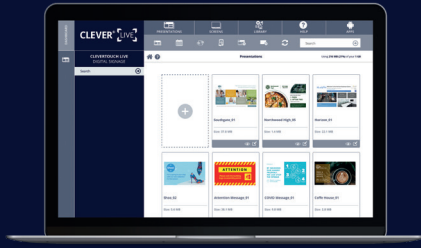

LiveRooms

Easy and efficient room booking

LiveRooms is a room booking solution that simplifies your meeting room booking process. With the ability to intergrate with Outlook 365, Microsoft Exchange and Google Calendar, book meeting spaces from your desktop PC calendar or if you are on the go, book live at the source. The LiveRooms panel has LED lighting for at a glance meeting room status and a summary status for broadcasting to LFDs to ensure staff can swiftly locate a meeting room to maximise productivity time.

What's New?

NEW

Integrate with Google Calendar

NEW

Microsoft Security Graph Connector

NEW

12/24 hour time toggle

CLEVER® LIVE

CleverLive Integration

LiveRooms integrates with CleverLive so you can feature digital signage content on the room booking panel.

Key Features

Complete desktop to display room booking management

Connects to CleverLive for digital signage alert messaging

Personalised branding for company or visitor logos

Integrates with Outlook 365, Microsoft Exchange and Google Calendar

Saves valuable admin time

Instantly schedules and reserves the room

Displays availability with green light when available, red light when in use