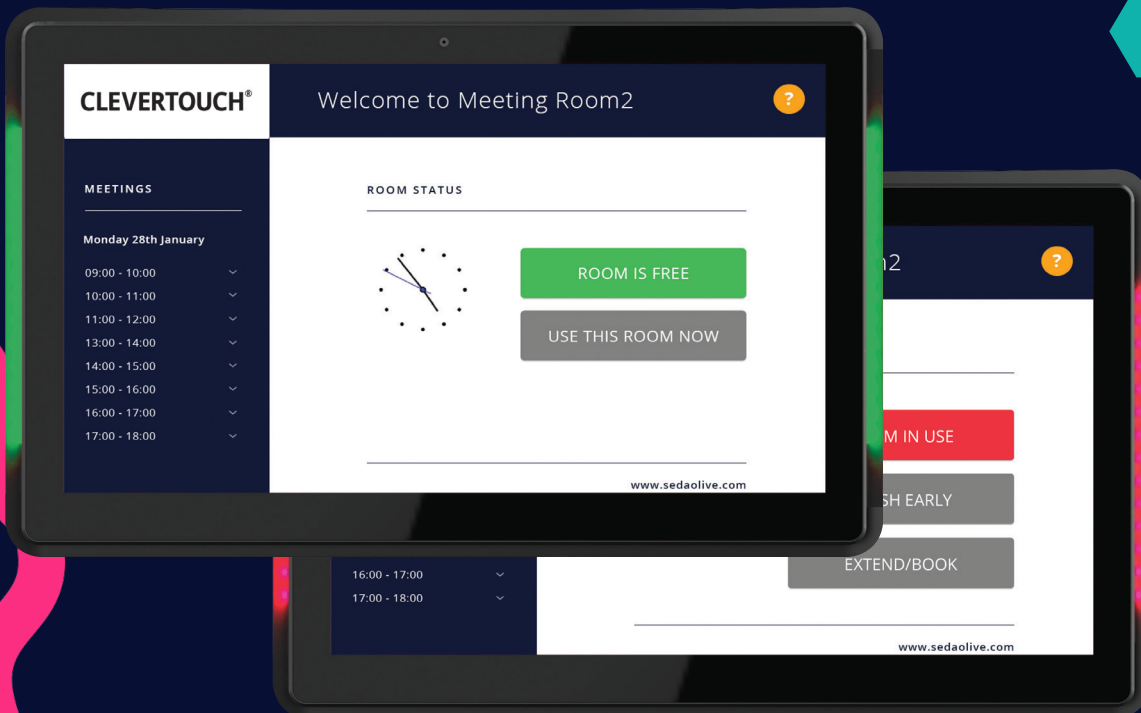

LiveRooms

Easy and efficient room booking

LiveRooms is a room booking solution that simplifies your meeting room booking process. With the ability to intergrate with Outlook 365, Microsoft Exchange and Google Calendar, book meeting spaces from your desktop PC calendar or if you are on the go, book live at the source. The LiveRooms panel has LED lighting for at a glance meeting room status and a summary status for broadcasting to LFDs to ensure staff can swiftly locate a meeting room to maximise productivity time.

CleverLive Integration

LiveRooms integrates with CleverLive so you can feature digital signage content on the room booking panel.

Key Features

Complete desktop to display room booking management

Connects to CleverLive for digital signage alert messaging

Personalised branding for company or visitor logos

Integrates with Outlook 365, Microsoft Exchange and Google Calendar

Saves valuable admin time

Instantly schedules and reserves the room

Displays availability with green light when available, red light when in use

LiveRooms Specifications

Display Panel

Panel	10.1"
Active Area (mm)	216.96(H)x135.6(V)
Aspect Ratio	16:10
Resolution	1280*800
Brightness	300 cd/m2
Contrast Ratio	800:1
Viewing Angle (CR>10)	85/85/85/85

Touch