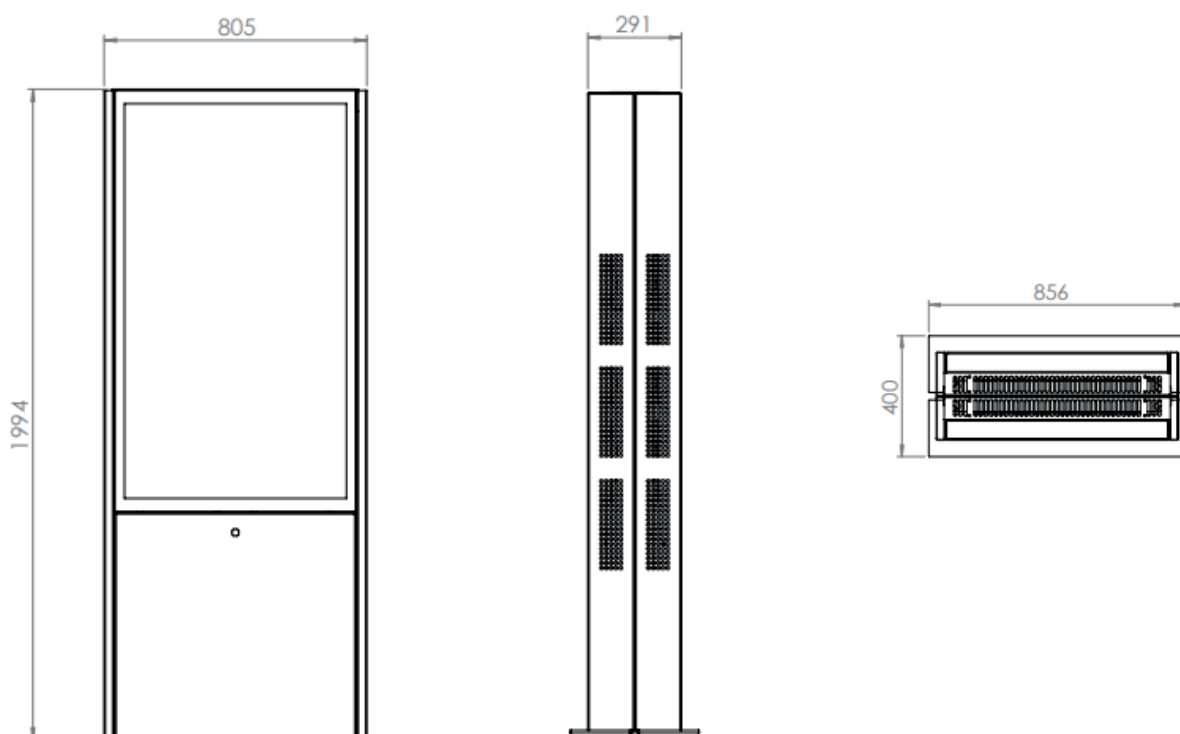

Outdoor Totem for LG 55"

HI-ND outdoor Totem is perfect for marketing and information outside. It is designed for LG 55XE4F.

HI-ND can support you with concrete blocks for approved grounding. The standard color is black but other colors can be ordered upon request.

TECHNICAL DRAWING

SPECIFICATION

FEATURES

- Sizes 55"
- Space for router
- LG 55XE4F
- Black as standard colors
- Other colors upon request

MATERIALS

- Powder coated metal

POWDER COATING OPTIONS

Black, RAL 9005str
Custom color upon request

PART NO AND DESCRIPTION

OD5527-5301-02, Outdoor Totem 55", Black