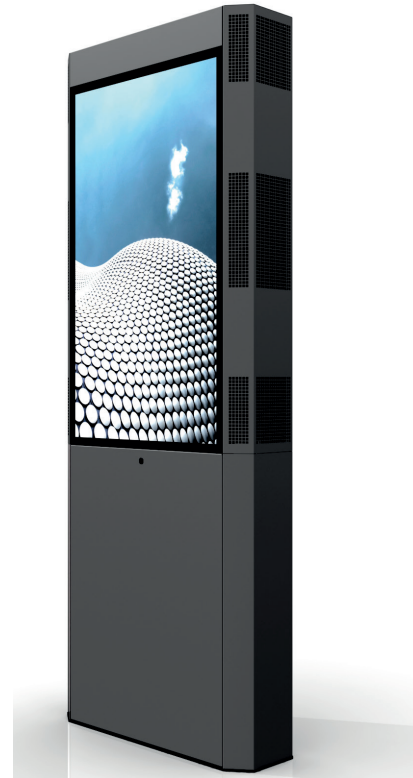

## Dual Sided Outdoor Totem 55"

HI-ND Dual Sided Outdoor Totem is perfect for marketing and information outside. HI-ND can support you with concrete blocks for approved grounding. The standard color is black but other colors can be ordered upon request.

## FEATURES

---

- Sizes 55"
- Space for router
- Black as standard colors
- Other colors upon request