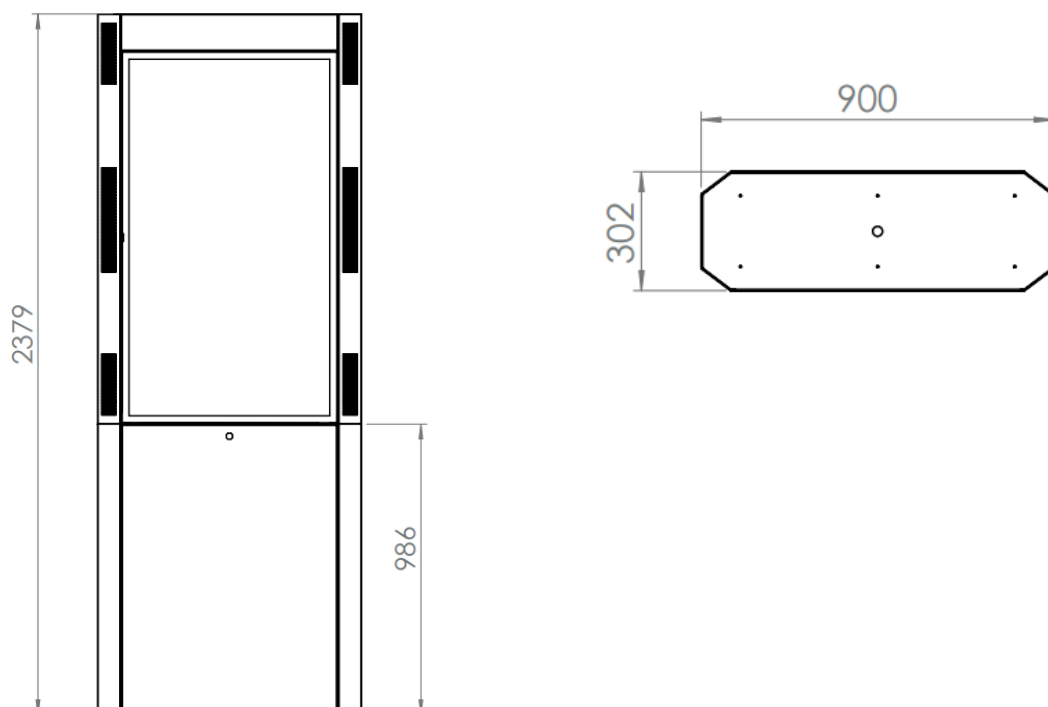

## Dual Sided Outdoor Totem 55"

HI-ND Dual Sided Outdoor Totem is perfect for marketing and information outside. HI-ND can support you with concrete blocks for approved grounding. The standard color is black but other colors can be ordered upon request.

## TECHNICAL DRAWING

## FEATURES

---

- Sizes 55"
- Space for router
- Black as standard colors
- Other colors upon request

## PART NO AND DESCRIPTION

---

OD5517-7001-02 Dual Sided Outdoor Totem 55", Black