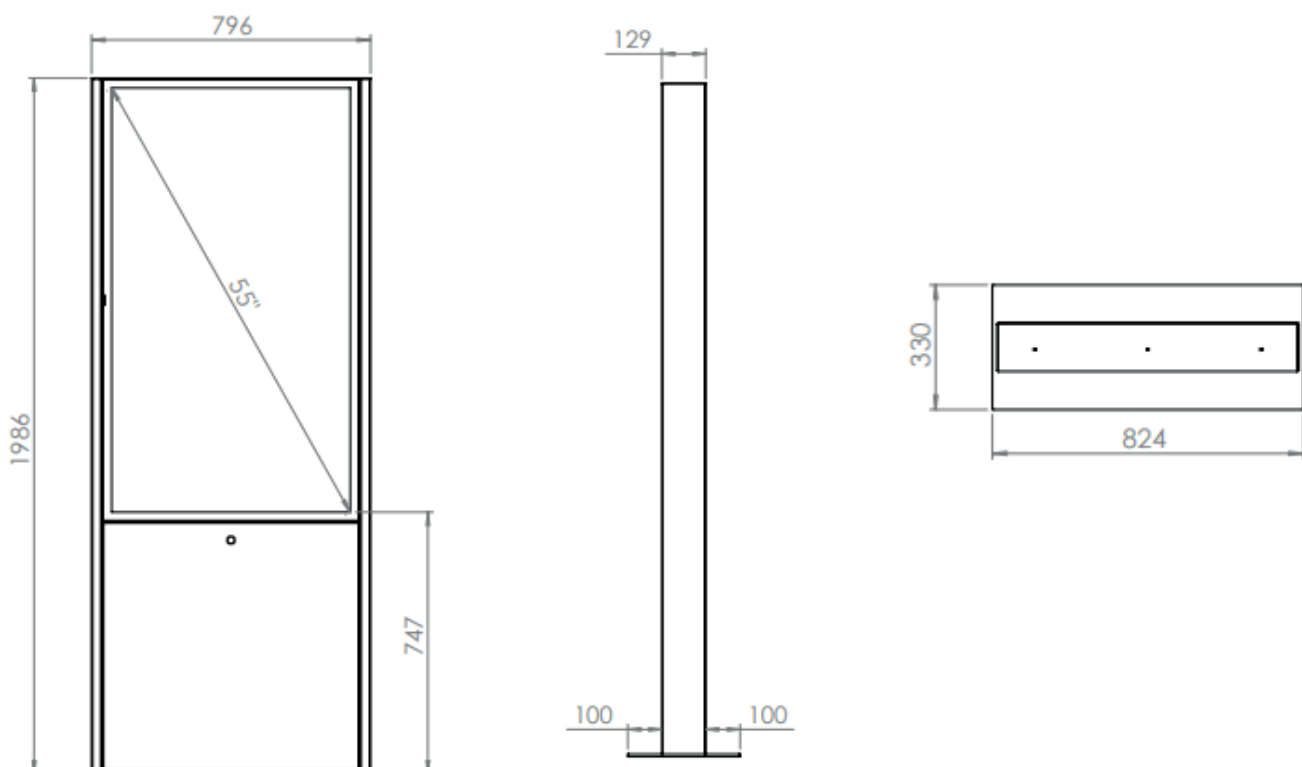

Outdoor Totem for Samsung OH55A-S

HI-ND outdoor Totem is designed for Samsung OH55A-S. It is perfect for marketing and information outside.

HI-ND can support you with concrete blocks for approved grounding. The standard color is black but other colors can be ordered upon request.

TECHNICAL DRAWING

SPECIFICATION

FEATURES

- Sizes 55"
- Space for router
- Samsung OH55A-S
- Black as standard colors
- Other colors upon request

MATERIALS

- Powder coated metal

POWDER COATING OPTIONS

Black, RAL 9005str
Custom color upon request

PART NO AND DESCRIPTION

OD5517-5301-02 Outdoor Totem 55", Black