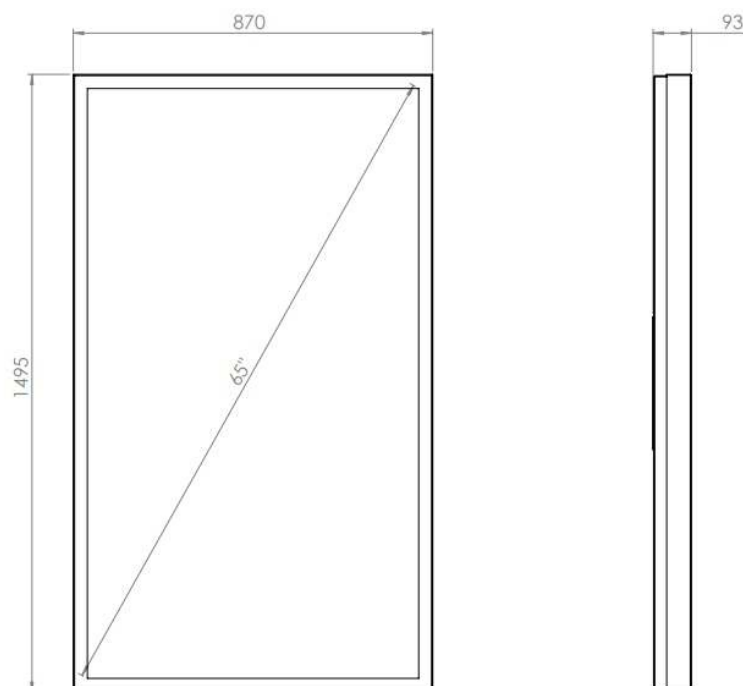

Our wall casing PROTECT use polycarbonate to protect the display. Different models in landscape and portrait mode to allow airflow from top to bottom as only the sides are covered completely to the wall. Space for computer and power plugs inside. Available in black and white as standard but custom colors and materials like brass and stainless can be ordered upon request.

TECHNICAL DRAWING

SPECIFICATION

Features

No visible cables
Space for computer and powerplugs inside
Covered from sides
Cable outlets on top and bottom
Optimized air ventilation for portrait mode
Wall mount included
Polycarbonate protection

Material options

Powder coated metal

Display options

VESA 200x200 / 300x300

Powder coating colors

Black, RAL 9005str
White, RAL 9003str
Custom color upon request

Part number & Description

WC6500-5001-52

Wall casing, Portrait, White, Polycarbonate