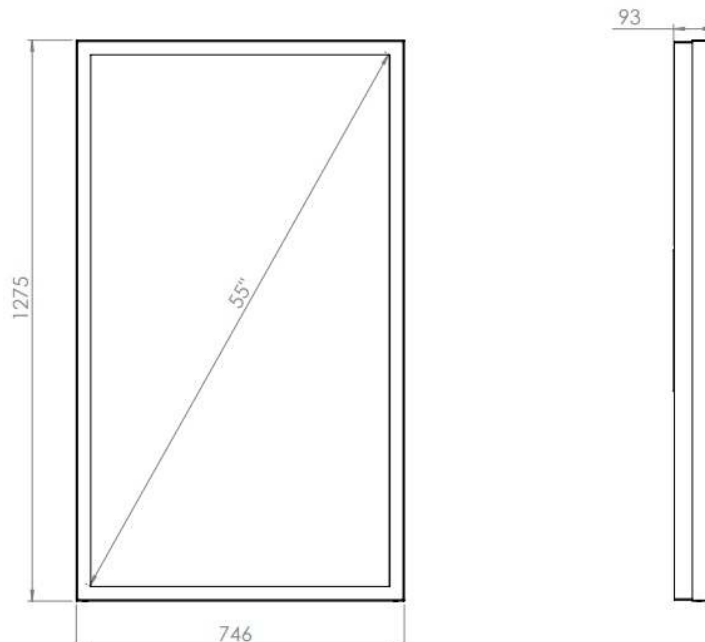

Our wall casing PROTECT use polycarbonate to protect the display. Different models in landscape and portrait mode to allow airflow from top to bottom as only the sides are covered completely to the wall. Space for computer and power plugs inside. Available in black and white as standard but custom colors and materials like brass and stainless can be ordered upon request.

TECHNICAL DRAWING

SPECIFICATION

Features

No visible cables
Space for computer and powerplugs inside
Covered from sides
Cable outlets on top and bottom
Optimized air ventilation for portrait mode
Wall mount included

Material options

Powder coated metal

Display options

VESA 200x200 / 300x300

Powder coating colors

Black, RAL 9005str
White, RAL 9003str
Custom color upon request

Part number & Description

WC5500-5001-52 Wall casing, Portrait, Black, Polycarbonate