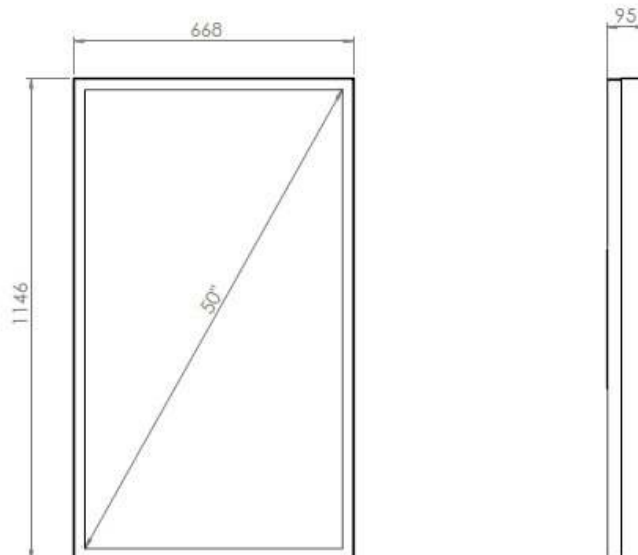

Our wall casing PROTECT use polycarbonate to protect the display. Different models in landscape and portrait mode to allow airflow from top to bottom as only the sides are covered completely to the wall. Space for computer and power plugs inside. Available in black and white as standard but custom colors and materials like brass and stainless can be ordered upon request. Available in sizes from 32" – 75"

TECHNICAL DRAWING

SPECIFICATION

Features

No visible cables
Space for computer and powerplugs inside
Covered from sides
Cable outlets on top and bottom
Optimized air ventilation for portrait mode
Wall mount included
Polycarbonate protection

Material options

Powder coated metal

Display options

VESA 200x200 / 300x300

Powder coating colors

Black, RAL 9005str
White, RAL 9003str
Custom color upon request

Part number & Description

WC5012-5001-51

Wall casing, Portrait, White, Polycarbonate