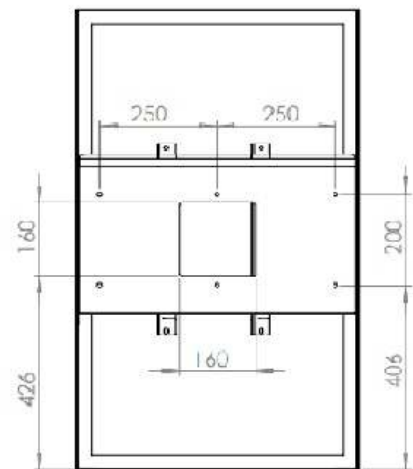

### Wall casing for Wayfinding

Our wall casing PROTECT use polycarbonate to protect the display. Different models in landscape and portrait mode to allow airflow from top to bottom as only the sides are covered completely to the wall. Space for computer and power plugs inside. Available in black and white as standard but custom colors and materials like brass and stainless can be ordered upon request.

### TECHNICAL DRAWING

## Display options

---

VESA 200x200 / 300x300

## Part number & Description

---

Wc4300500151

Wall casing, Portrait, White, Polycarbonate