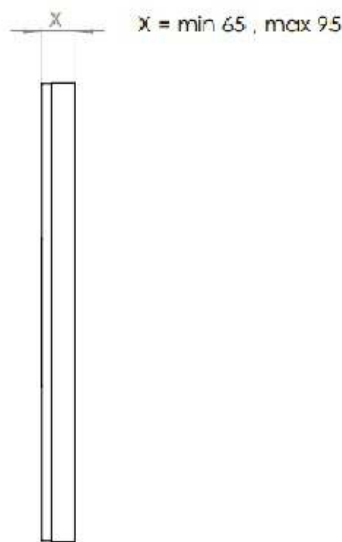

### Wall casing for Wayfinding

Our wall casing PROTECT use polycarbonate to protect the display. Different models in landscape and portrait mode to allow airflow from top to bottom as only the sides are covered completely to the wall. Space for computer and power plugs inside. Available in black and white as standard but custom colors and materials like brass and stainless can be ordered upon request.

### TECHNICAL DRAWING

## Display options

---

VESA 200x200 / 300x300