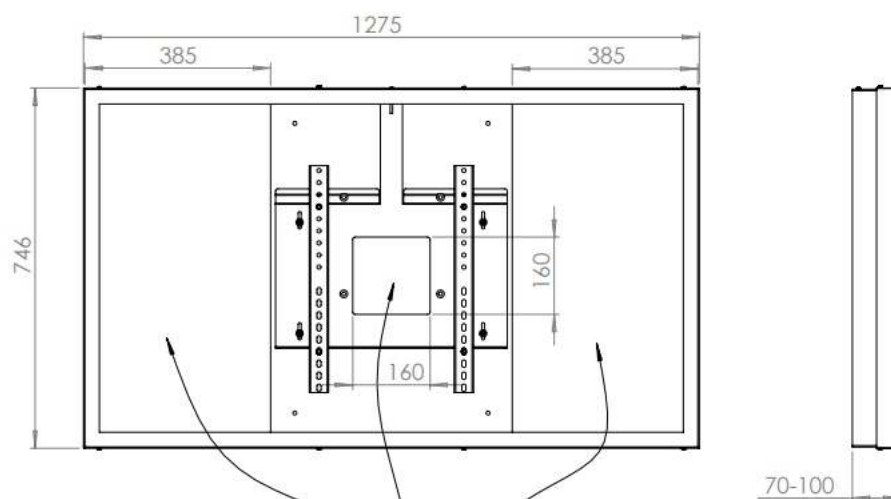

Our wall casing PROTECT use polycarbonate to protect the display. Different models in landscape and portrait mode to allow airflow from top to bottom as only the sides are covered completely to the wall. Space for computer and power plugs inside. Available in black and white as standard

### TECHNICAL DRAWING

Öppet yta bakom skärm  
30mm space mellan skärm och vägg

## Display options

---

VESA 200x200 / 300x300