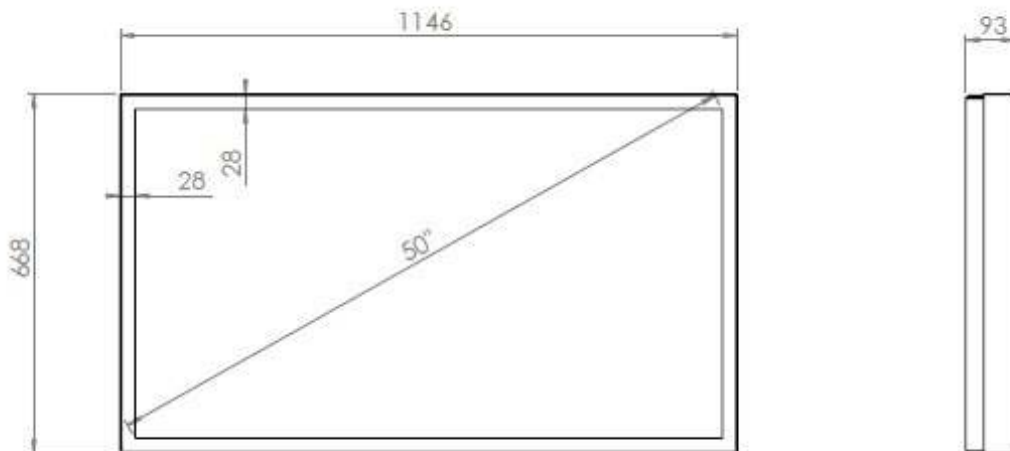

Our wall casing PROTECT use polycarbonate to protect the display. Different models in landscape and portrait mode to allow airflow from top to bottom as only the sides are covered completely to the wall. Space for computer and power plugs inside. Available in black and white as standard but custom colors and materials like brass and stainless can be ordered upon request. Available in sizes from 32" – 75"

TECHNICAL DRAWING

SPECIFICATION

Features

No visible cables
Space for computer and powerplugs inside
Covered from sides
Cable outlets on top and bottom
Optimized air ventilation for portrait mode
Wall mount included
Polycarbonate protection

Material options

Powder coated metal

Display options

VESA 200x200 / 300x300

Powder coating colors

Black, RAL 9005str
White, RAL 9003str
Custom color upon request

Part number & Description

WC5012-0101-52 Wall casing, Landscape Black, Polycarbonate