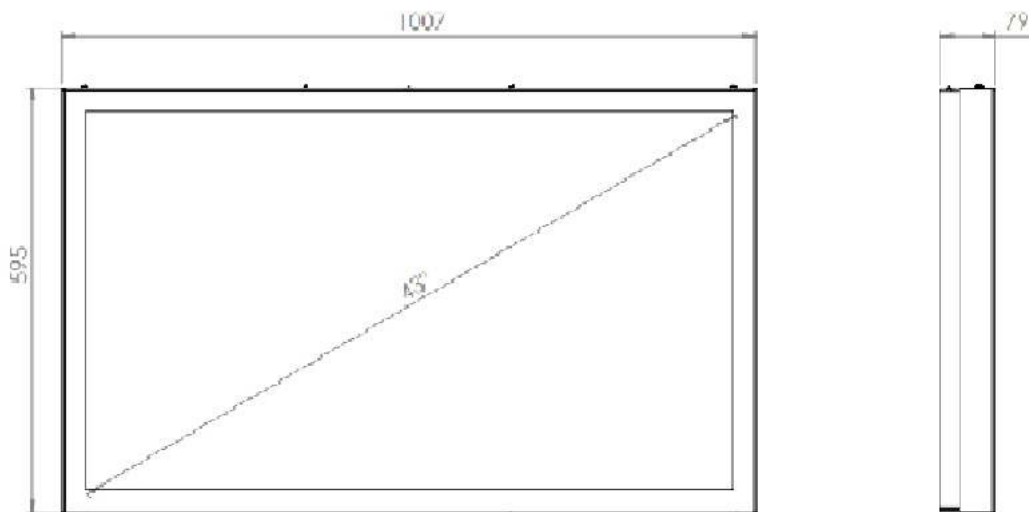

HI-ND WALL CASING PROTECT 43" LANDSCAPE

Our Wall casing Protect use polycarbonate to protect the display. Different models in landscape and portrait mode to allow airflow from top to bottom as only the sides are covered completely to the wall. Space for computer and power plugs inside. Available in black and white as standard but custom and materials like brass and stainless can be ordered upon request.

TECHNICAL DRAWING

SPECIFICATION

Features

No visible cables
Space for computer and powerplugs inside
Covered from sides
Cable outlets on top and bottom
Optimized air ventilation for portrait mode
Wall mount included
Polycarbonate protection

Material options

Powder coated metal

Display options

VESA 200x200 / 300x300

Powder coating colors

Black, RAL 9005str
White, RAL 9003str
Custom color upon request

Part number & Description

WC4300-0101-52 Wall casing, Landscape, Black, Polycarbonate