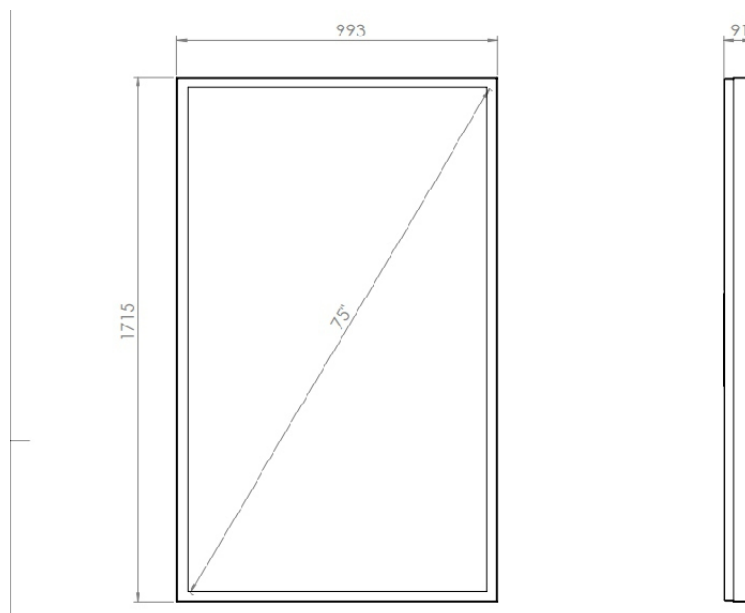

Our wall casing EASY is designed to give a professional signage feeling. Different models in landscape and portrait mode to allow airflow from top to bottom as only the sides are covered completely to the wall. Space for computer and power plugs inside. Available in black and white as standard.

### TECHNICAL DRAWING

## Display options

VESA 200x200 / 300x300