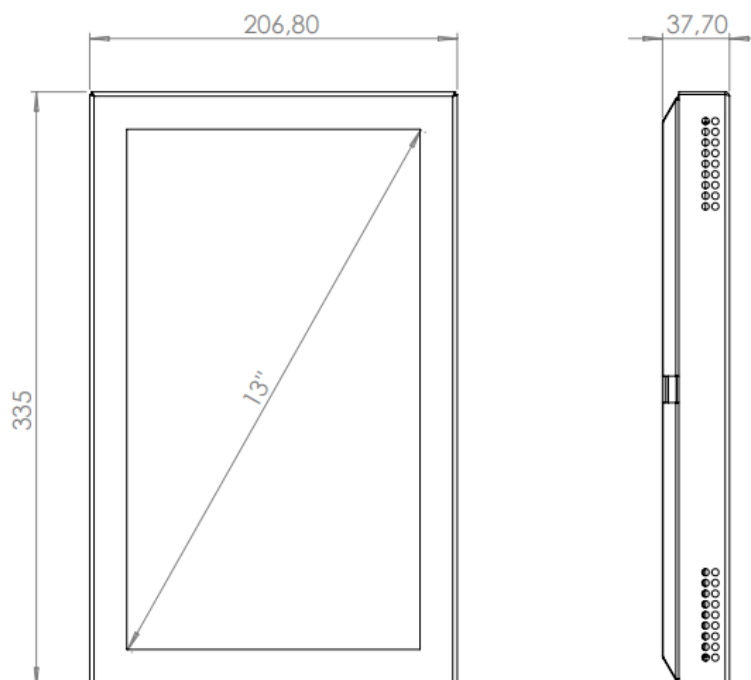

## WALL CASING QB13

This wall casing is designed for Samsung QB13. The product can be used in both portrait and landscape mode. We also offer customers an option to add a printed hardcoated plexi as protection in front of the screen. This will give your solution an exclusive touch. A perfect solution for example outside elevators, conference rooms or at company reception desks. The product can also be used together with HI-ND desk-mount.

## TECHNICAL DRAWING