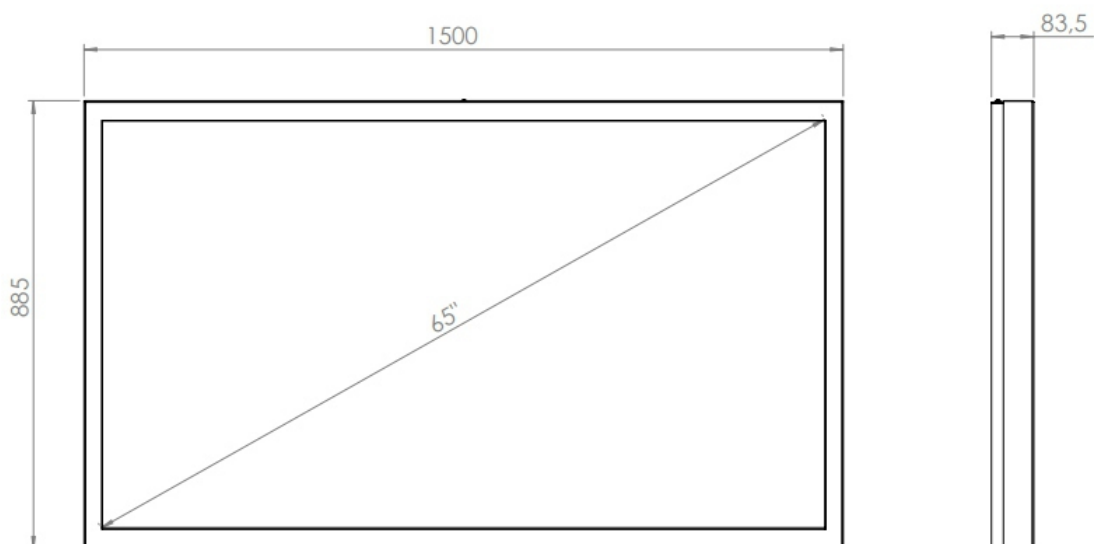

Our wall casing EASY is designed to give a professional signage feeling. Different models in landscape and portrait mode to allow airflow from top to bottom as only the sides are covered completely to the wall. Space for computer and power plugs inside. Available in black and white as standard

### TECHNICAL DRAWING

## Display options

VESA 200x200 / 300x300