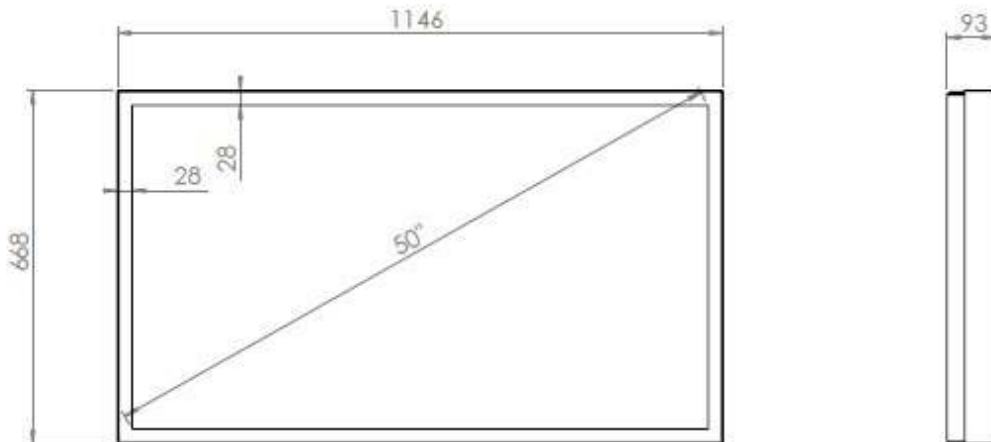

Our wall casing EASY is designed to give a professional signage feeling. Different models in landscape and portrait mode to allow airflow from top to bottom as only the sides are covered completely to the wall. Space for computer and power plugs inside. Available in black and white as standard

### TECHNICAL DRAWING

## Display options

VESA 200x200 / 300x300