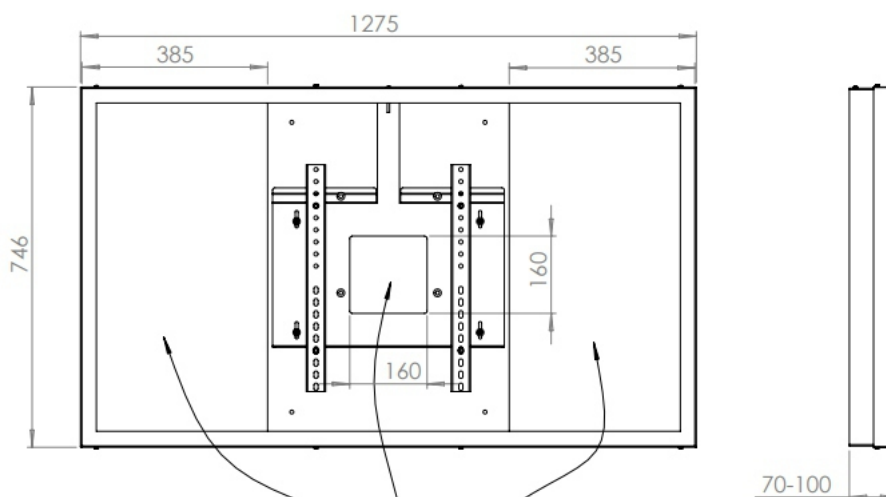

Our wall casing EASY is designed to give a professional signage feeling. Different models in landscape and portrait mode to allow airflow from top to bottom as only the sides are covered completely to the wall. Space for computer and power plugs inside. Available in black and white as standard

TECHNICAL DRAWING

Öppet yta bakom skärm
30mm space mellan skärm och vägg

SPECIFICATION

Features

No visible cables
Space for computer and powerplugs inside
Covered from sides
Cable outlets on top and bottom
Optimized air ventilation for portrait mode
Wall mount included

Material options

Powder coated metal

Display options

VESA 200x200 / 300x300

Powder coating colors

Black, RAL 9005str
White, RAL 9003str
Custom color upon request

Part number & Description

WC5500-0101-01