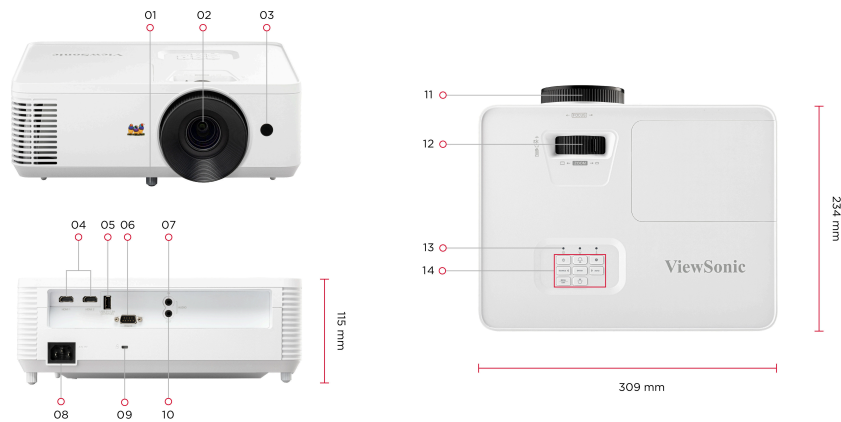

Key Features

- 4,000 ANSI Lumens offering bright images in any environment
- 1080p Full HD resolution for captivating visuals
- Unveil hidden details with a high native contrast ratio achieved through the 0.65" DMD chip
- Up to 300" screen size to maximize fun at home
- Easy multimedia access via dual HDMI ports and USB-A power supply

Product Description

The PX704HDE is a 4,000 ANSI Lumens lamp projector ideal for home and business use. Featuring a 1080p FHD resolution and up to 300" ultra-large projection, it showcases clear and vivid visuals for home entertainment and presentations. With a high native contrast ratio achieved through its 0.65" DMD chip, this projector showcases captivating visuals even with low-light movie scenes. It offers two HDMI ports for easy multimedia connectivity. Designed for enhanced functionality, it includes a USB-A output to power HDMI wireless dongles, eliminating the need for extra adapters. Whether tilted up or down, the auto V keystone feature ensures automatic image correction, keeping perfectly-aligned visuals. Maintenance is hassle-free – simply use a laptop and USB cable for software updates.

SPECIFICATION

Projection System:	0.65" 1080p
Native Resolution:	1920x1080
Brightness:	4000 (ANSI Lumens)
Contrast Ratio with SuperEco Mode:	25,000:1
Display Color:	1.07 Billion Colors
Light Source Type:	240W UHP Lamp
Light Source Life (hours) with Normal Mode:	4000
Light Source Life (hours) with SuperEco Mode:	15000
Lens:	F=2.5-2.67, f=21.8-24.0mm
Projection Offset:	132%+/-10%
Throw Ratio:	1.48-1.62
Optical Zoom:	1.1x
Digital Zoom:	0.8x-2.0x
Image Size:	30"-300"
Throw Distance:	1m-10m (100"@3.28m)
Keystone:	+/- 40° (V)
Audible Noise (Normal):	34dB
Audible Noise (Eco):	25dB
Input Lag:	16ms
Resolution Support:	VGA(640 x 480) to WUXGA_RB(1920 x 1200) *RB-Reduced Blanking
HDTV Compatibility:	480i, 480p, 576i, 576p, 720p, 1080i, 1080p
Horizontal Frequency:	15K-102KHz
Vertical Scan Rate:	23-120Hz