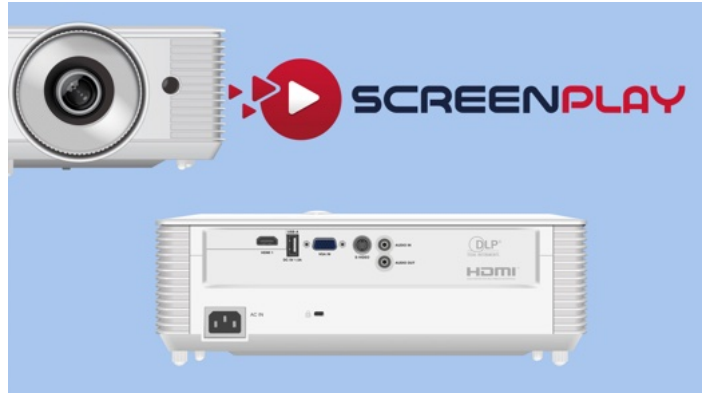

SCREENPLAY GENESIS I SP124

XGA - 4000 ☀ - 4:3 Aspect Ratio

The ScreenPlay Genesis I DLP projectors offer an outstanding price performance ratio ultra-long lamp life, high brightness, and digital and analogue connectivity. Designed for tight budgets while not sacrificing on image quality or performance.

- Perfect images.
- Vibrant colours.
- Outstanding readability and contrast
- Compact and lightweight form.
- Versatile portable display solution.

The complete Genesis Series is also easy on the eye with its sleek matte white finish, understated branding with accessories to match.

Features

Full 3D

Display 3D content from almost any 3D source, including 3D Blu-ray players and the latest game consoles.

USB-A Power for Devices

Power your external devices like Google Chromecast with Amazon TV with the convenient USB-A input on the projector.