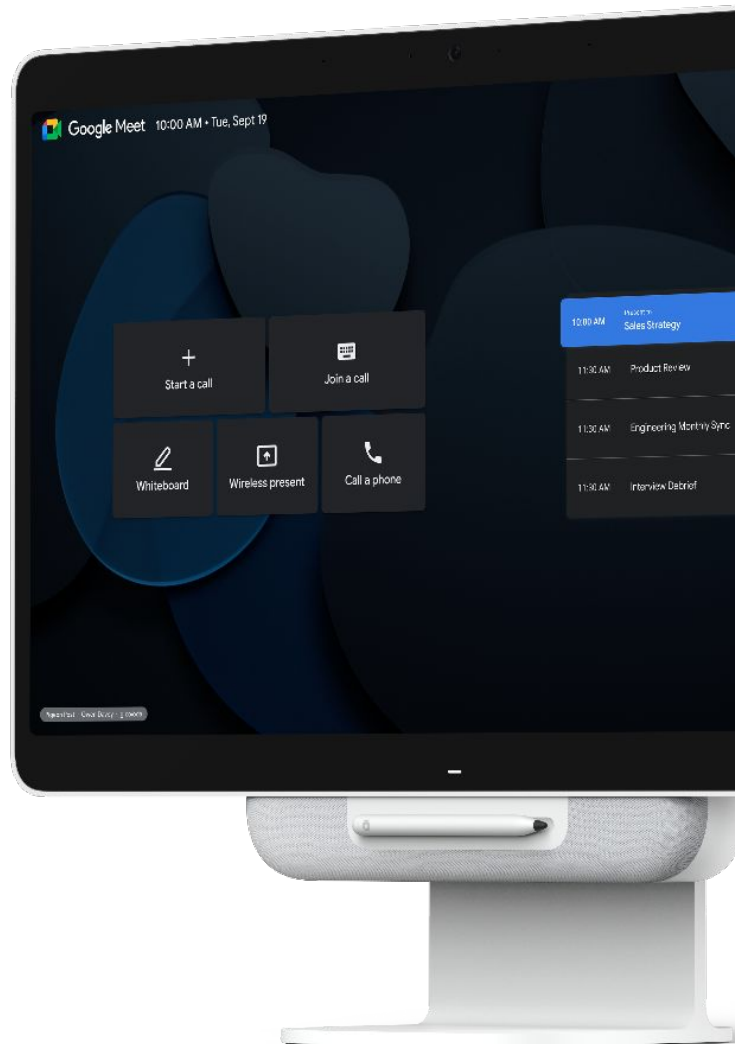

Series One Desk 27

Specifications

Mounting and Dimensions

- VESA 100 x 100
- With Stand: 624x528x207mm, 11.2kg
- Without Stand: 624x444x51mm, 8.7kg

I/O

1. 1x USB-C 3.2 Gen 1 input
   - 2x USB 3.0 (peripherals)
   - 1x RJ45 1000BASE-T (Ethernet);
2. Wi-Fi 802.11a/b/g/n/ac 2.4 GHz and 5 GHz
3. 1x 3.5mm headphone jack
   - HDMI out (mirror or extend to 2nd monitor up to 4K @ 60Hz in Google Meet mode)

Control

- Buttons: Power, brightness +/-, mode
- Google Workspace Admin console

Included Accessories

- Power supply
- 2M Ethernet cable
- 1M USB-C cable
- Stand
- 1x Stylus

*Future feature