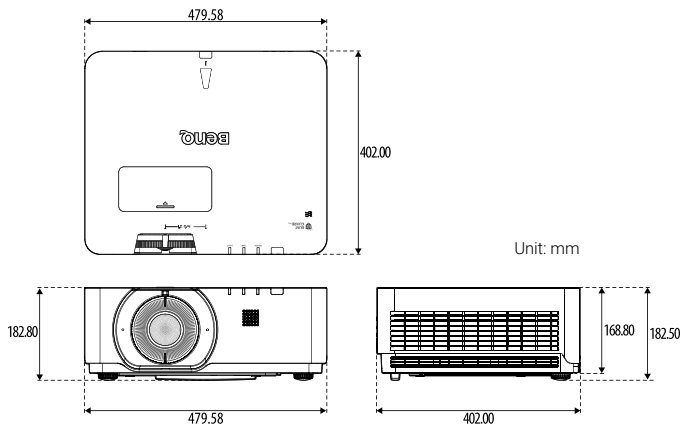

DIMENSIONS

CEILING / WALL MOUNT CHART

PROJECTION DIMENSIONS

DISTANCE CHART

Diagonal	Image Width		Image Height		Off-set		Distance		Distance		
					Projector Top to Screen Bottom (A)	Fix	Centre of Cover Glass to Screen (B)		Projector Front to Screen (C)		
(Inch)	(mm)	(Inch)	(mm)	(Inch)	(mm)	(Inch)	(mm)	(Inch)	(mm)	(Inch)	(mm)
100	2540	84.8	2154	53.0	1346	9.0	228	19.3	491	22.2	565
120	3048	101.8	2585	63.6	1615	11.3	288	23.6	599	26.5	673
150	3810	127.2	3231	79.5	2019	14.8	377	30.0	762	32.9	836
180	4572	152.6	3877	95.4	2423	18.3	465	36.4	925	39.3	999
200	5080	169.6	4308	106.0	2692	20.7	525	40.7	1033	43.6	1107

Clear focus is guaranteed for 150" to 200" projection sizes.

benq.eu/en-eu/business/projector.html

BenQ

© 2023 BenQ Corp. Specifications may vary by region, please visit your local stores for details. Actual product's features and specifications are subject to change without notice. This material may include corporate names and trademarks of third parties which are the properties of the third parties respectively.