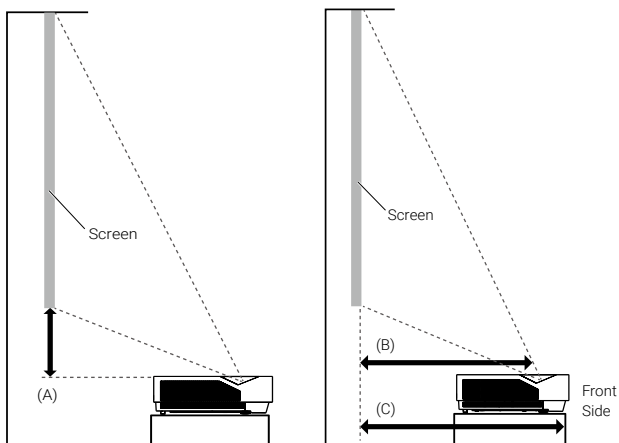

¹ The Contrast is measured by Full On Full Off standard.

² Light Source Life results will vary depending on environmental conditions & usage.

* All related Optical Values are measured by Standard Lens.

INPUT AND OUTPUT TERMINALS

DIMENSIONS

CEILING / WALL MOUNT CHART

PROJECTION DIMENSIONS

DISTANCE CHART

Diagonal	Image Width		Image Height		Off-set		Distance		Distance		
					Projector Top to Screen Bottom (A)	Fix	Centre of Cover Glass to Screen (B)		Projector Front to Screen (C)		
(Inch)	(mm)	(Inch)	(mm)	(Inch)	(mm)	(Inch)	(mm)	(Inch)	(mm)	(Inch)	(mm)
100	2540	84.8	2154	53.0	1346	9.0	228	19.3	491	22.2	565
120	3048	101.8	2585	63.6	1615	11.3	288	23.6	599	26.5	673
150	3810	127.2	3231	79.5	2019	14.8	377	30.0	762	32.9	836
180	4572	152.6	3877	95.4	2423	18.3	465	36.4	925	39.3	999
200	5080	169.6	4308	106.0	2692	20.7	525	40.7	1033	43.6	1107

Clear focus is guaranteed for 150" to 200" projection sizes.

benq.eu/en-eu/business/projector.html

BenQ

© 2023 BenQ Corp. Specifications may vary by region, please visit your local stores for details. Actual product's features and specifications are subject to change without notice. This material may include corporate names and trademarks of third parties which are the properties of the third parties respectively.