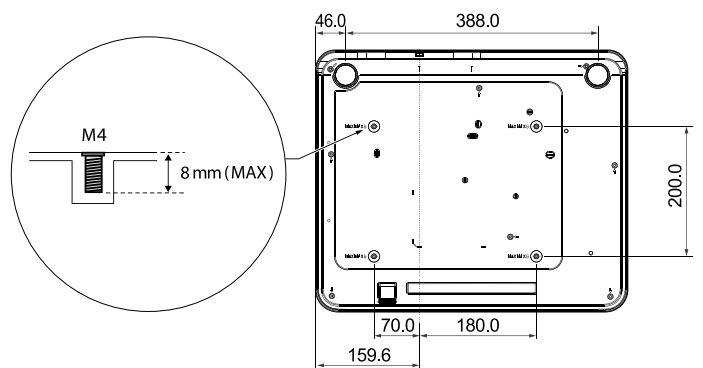

¹ The Contrast is measured by Full On Full Off standard.

² Light Source Life results will vary depending on environmental conditions & usage.

* All related Optical Values are measured by Standard Lens.

INPUT AND OUTPUT TERMINALS

DIMENSIONS

CEILING / WALL MOUNT CHART

PROJECTION DIMENSIONS

DISTANCE CHART

Diagonal	Image Width		Image Height		Off-set		Distance		Distance		
					Projector Top to Screen Bottom (A)	Fix	Centre of Cover Glass to Screen (B)		Projector Front to Screen (C)		
(Inch)	(mm)	(Inch)	(mm)	(Inch)	(mm)	(Inch)	(mm)	(Inch)	(mm)	(Inch)	(mm)
100	2540	84.8	2154	53.0	1346	9.0	228	19.3	491	22.2	565
120	3048	101.8	2585	63.6	1615	11.3	288	23.6	599	26.5	673
150	3810	127.2	3231	79.5	2019	14.8	377	30.0	762	32.9	836
180	4572	152.6	3877	95.4	2423	18.3	465	36.4	925	39.3	999
200	5080	169.6	4308	106.0	2692	20.7	525	40.7	1033	43.6	1107

Clear focus is guaranteed for 150" to 200" projection sizes.

benq.eu/en-eu/business/projector.html

BenQ

© 2023 BenQ Corp. Specifications may vary by region, please visit your local stores for details. Actual product's features and specifications are subject to change without notice. This material may include corporate names and trademarks of third parties which are the properties of the third parties respectively.