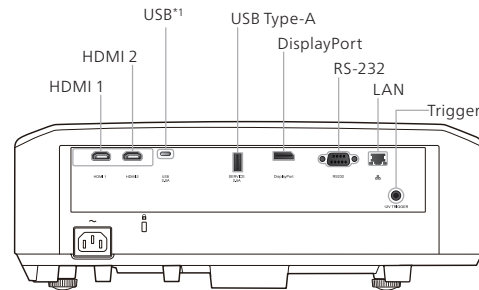

Copyright © 2023, JVCKENWOOD Corporation. All Rights Reserved.

JVC

DISTRIBUTED BY

Projection Distance Chart

Screen diagonal (inch)	Display size (16:9)				Projection distance*2			
	Width		Height		Wide		Tele	
	(inch)	(cm)	(inch)	(cm)	(inch)	(cm)	(inch)	(cm)
80	70	177	39	100	94	240	151	384
90	78	199	44	112	106	270	170	432
100	87	221	49	125	118	300	189	480
110	96	244	54	137	130	330	208	528
120	105	266	59	149	142	360	227	576
130	113	288	64	162	154	390	246	624
140	122	310	69	174	165	420	265	672
150	131	332	74	187	177	450	283	720
160	139	354	78	199	189	480	302	768
170	148	376	83	212	201	510	321	816
180	157	398	88	224	213	540	340	864
190	166	421	93	237	224	570	359	912
200	174	443	98	249	236	600	378	960

*2: Projection distances are design specifications, so there is ±5% variation.

Connectors

External Dimensions (W x H x D): 405 x 145.8 x 341 (15-7/8" x 5-3/4" x 13-1/2")

Unit: mm (in)

www.jvc.eu
www.jvc.net/asia