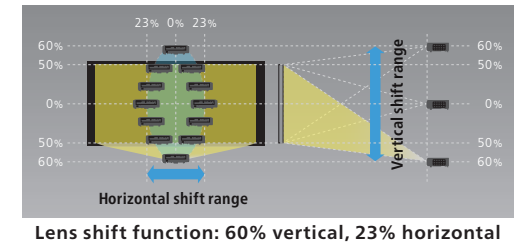

Bright and Colorful 4K Images

The bright DLP projection system featured on the LX-NZ30 uses a 0.47-inch DMD device to display 4K resolution (3840x2160), which is four times higher than Full HD (1080P), in full detail. The bright, vividly colored, high-definition 4K images allow viewers to enjoy a sense of presence and depth as if actually being there in the same place.

Automatic Detection of HDR Signals to Deliver Realistic and Dynamic High-Definition Images

In addition to the HDR10 format used in Ultra HD Blu-ray™ and streaming services, the LX-NZ30 also supports the HLG (Hybrid Log Gamma) format used in broadcasting and other applications. When each of these signals is detected, the projector automatically switches to the optimal picture quality mode to project high-quality, realistic, dynamic images.

High Frame Rate and Low Latency for Large Screen Gaming on Screen Sizes Well Beyond 100 Inches

To support high frame rate content beyond conventional 60Hz, the system supports up to 2K 240Hz input. What's more, when the projector is set to the low latency mode, latency is less than 1.5 frames (at 4K60Hz). This enables smooth, low-lag images even on screens much larger than 100 inches, offering large-screen gaming as a new way to enjoy home theater. In addition, the DisplayPort port allows for direct connection from a compatible PC.

Installation Wherever You Want. Let the Wide Lens Shift and 1.6x Zoom Do the Work.

Even in a room with limited space, the LX-NZ30 can be installed with a minimal footprint and maximum flexibility, from the ceiling to the shelf and just about anywhere in between. In addition to a wide lens shift range of 60% vertical and 23% horizontal, this projector is equipped with a 1.6x zoom that enables a projection distance of 3 to 4.8 m at 100 inches, making it flexible for a variety of installation environments without sacrificing image quality.