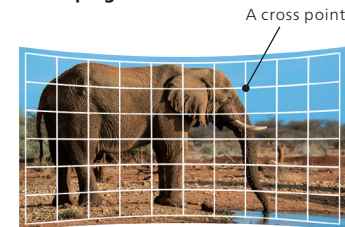

Geometric Distortion Correction Further Enhances Ease of Installation

The LX-NZ30's lens shift and zoom functions enhance ease of installation, and it is now equipped with a new geometric correction function that corrects geometric distortions. In addition to trapezoidal correction for horizontal, vertical, and tilt adjustment, the LX-NZ30 is also equipped with corner adjustment for four-corner adjustment and warping correction for distortion correction that can be moved arbitrarily at cross points, enabling an even higher degree of flexibility in installation.

● Trapezoidal correction

● Corner adjustment

Adjusts four corners

● Warping correction

The warping function allows projection of natural-looking images that match the form of the screen by moving the cross points of vertical and horizontal lines to correct distortions of the image when projected onto an uneven screen surface, as well as cylindrical or spherical surfaces.