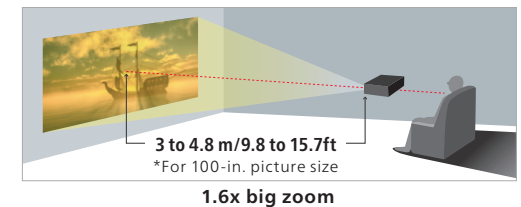

Bright and Colorful 4K Images

The bright DLP projection system featured on the LX-NZ30 uses a 0.47-inch DMD device to display 4K resolution (3840x2160), which is four times higher than Full HD (1080P), in full detail. The bright, vividly colored, high-definition 4K images allow viewers to enjoy a sense of presence and depth as if actually being there in the same place.

Automatic Detection of HDR Signals to Deliver Realistic and Dynamic High-Definition Images

In addition to the HDR10 format used in Ultra HD Blu-ray™ and streaming services, the LX-NZ30 also supports the HLG (Hybrid Log Gamma) format used in broadcasting and other applications. When each of these signals is detected, the projector automatically switches to the optimal picture quality mode to project high-quality, realistic, dynamic images.

High Frame Rate and Low Latency for Large Screen Gaming on Screen Sizes Well Beyond 100 Inches

To support high frame rate content beyond conventional 60Hz, the system supports up to 2K 240Hz input. What's more, when the projector is set to the low latency mode, latency is less than 1.5 frames (at 4K60Hz). This enables smooth, low-lag images even on screens much larger than 100 inches, offering large-screen gaming as a new way to enjoy home theater. In addition, the DisplayPort port allows for direct connection from a compatible PC.

Installation Wherever You Want. Let the Wide Lens Shift and 1.6x Zoom Do the Work.

Even in a room with limited space, the LX-NZ30 can be installed with a minimal footprint and maximum flexibility, from the ceiling to the shelf and just about anywhere in between. In addition to a wide lens shift range of 60% vertical and 23% horizontal, this projector is equipped with a 1.6x zoom that enables a projection distance of 3 to 4.8 m at 100 inches, making it flexible for a variety of installation environments without sacrificing image quality.