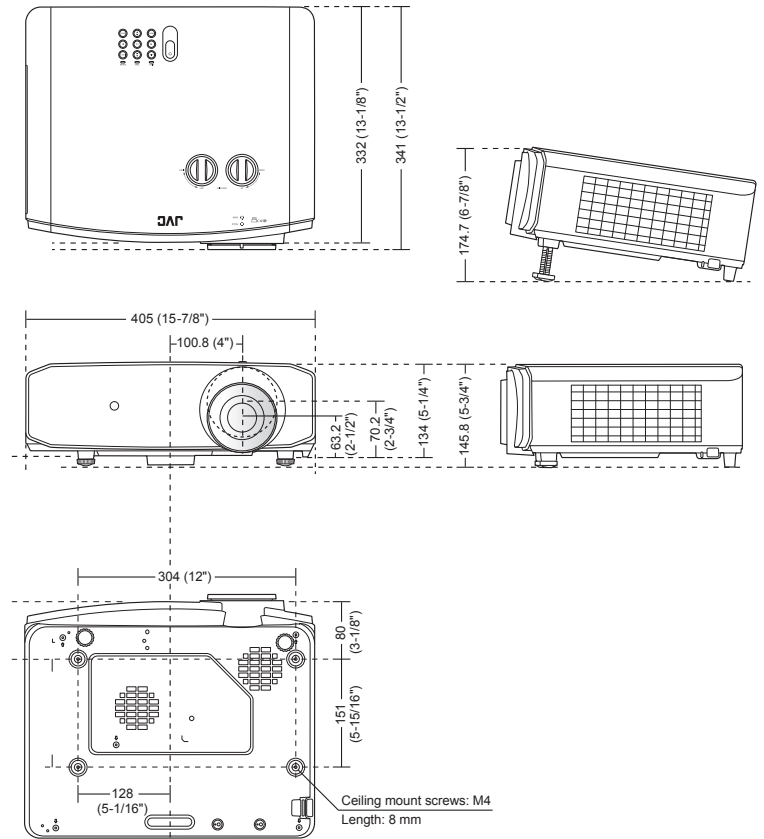

Specifications

Model	LX-NZ30	
Device	0.47" DMD (1920 x 1080)	
Resolution	3840 x 2160	
Lens	1.6x manual zoom/focus lens f=14.3 ~ 22.9 mm, F 1.809	
Lens shift	Manual: Vertical ±60 %, Horizontal ±23 %	
Projection display size	60~200-inch	
Light source	BLU-Escnt (Laser diode) (Life: Approx. 20,000 hours)	
Brightness	3,300lm	
HDR	Compatible (HDR10 / HLG)	
Input terminals	HDMI	2 (HDCP2.3 compatibility)
	DisplayPort	1
	USB*1	1
Output terminals	USB Type A	1 (Power supply 5 V/1.5 A)
	Trigger	1 (Mini jack, 12 V/0.1 A)
Control terminals	RS-232C	1 (D-sub 9-pin)
	LAN	1 (RJ-45, 10BASE-T/ 100BASE-TX)
Power consumption	360 W (Standby: 0.5 W)	
Fan noise	29 dB/34 dB (Eco/Normal)	
Power requirement	AC 100 – 240 V, 50/60 Hz	
Dimensions (W x H x D)	405 x 145.8 x 341 mm (15-7/8" x 5-3/4" x 13-1/2")	
Weight	5.9 kg (13.0 lbs.)	

Copyright © 2023, JVCKENWOOD Corporation. All Rights Reserved.

JVC

DISTRIBUTED BY

Projection Distance Chart

Screen diagonal (inch)	Display size (16:9)				Projection distance*2			
	Width		Height		Wide		Tele	
	(inch)	(cm)	(inch)	(cm)	(inch)	(cm)	(inch)	(cm)
80	70	177	39	100	94	240	151	384
90	78	199	44	112	106	270	170	432
100	87	221	49	125	118	300	189	480
110	96	244	54	137	130	330	208	528
120	105	266	59	149	142	360	227	576
130	113	288	64	162	154	390	246	624
140	122	310	69	174	165	420	265	672
150	131	332	74	187	177	450	283	720
160	139	354	78	199	189	480	302	768
170	148	376	83	212	201	510	321	816
180	157	398	88	224	213	540	340	864
190	166	421	93	237	224	570	359	912
200	174	443	98	249	236	600	378	960

*2: Projection distances are design specifications, so there is ±5% variation.

Connectors

External Dimensions (W x H x D): 405 x 145.8 x 341 (15-7/8" x 5-3/4" x 13-1/2")

Unit: mm (in)

www.jvc.eu
www.jvc.net/asia