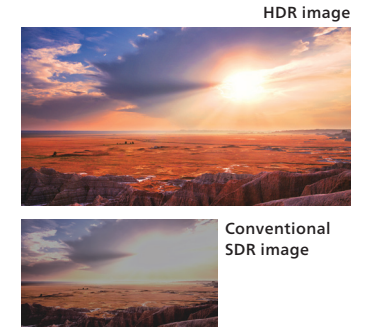

Bright and Colorful 4K Images

The bright DLP projection system featured on the LX-NZ30 uses a 0.47-inch DMD device to display 4K resolution (3840x2160), which is four times higher than Full HD (1080P), in full detail. The bright, vividly colored, high-definition 4K images allow viewers to enjoy a sense of presence and depth as if actually being there in the same place.

Automatic Detection of HDR Signals to Deliver Realistic and Dynamic High-Definition Images

In addition to the HDR10 format used in Ultra HD Blu-ray™ and streaming services, the LX-NZ30 also supports the HLG (Hybrid Log Gamma) format used in broadcasting and other applications. When each of these signals is detected, the projector automatically switches to the optimal picture quality mode to project high-quality, realistic, dynamic images.