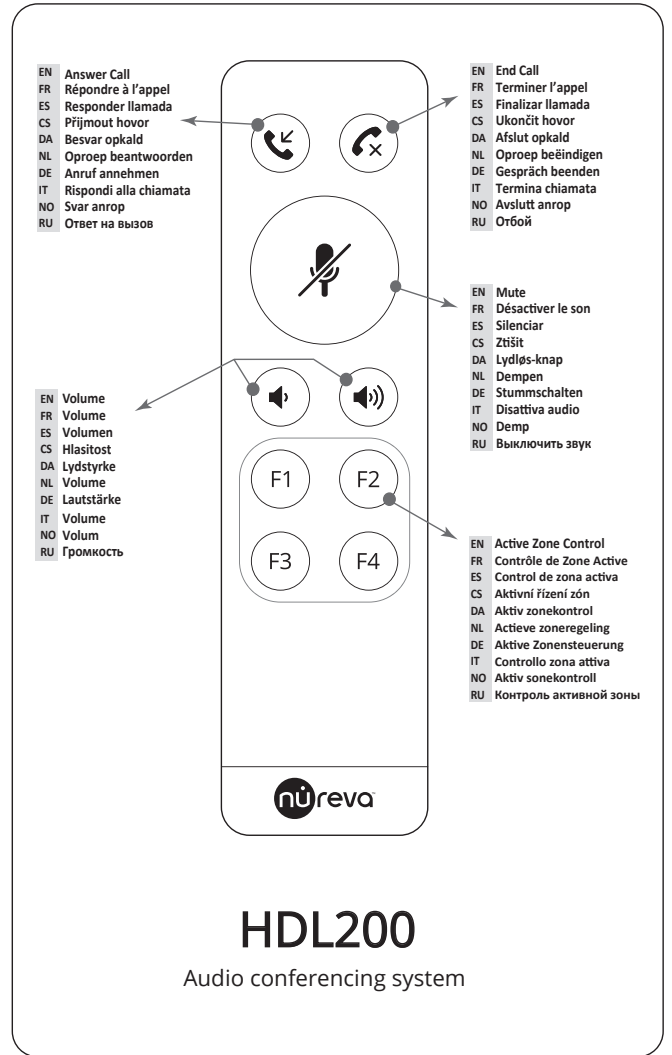

HDL200 Quick Start Guide

101671-03