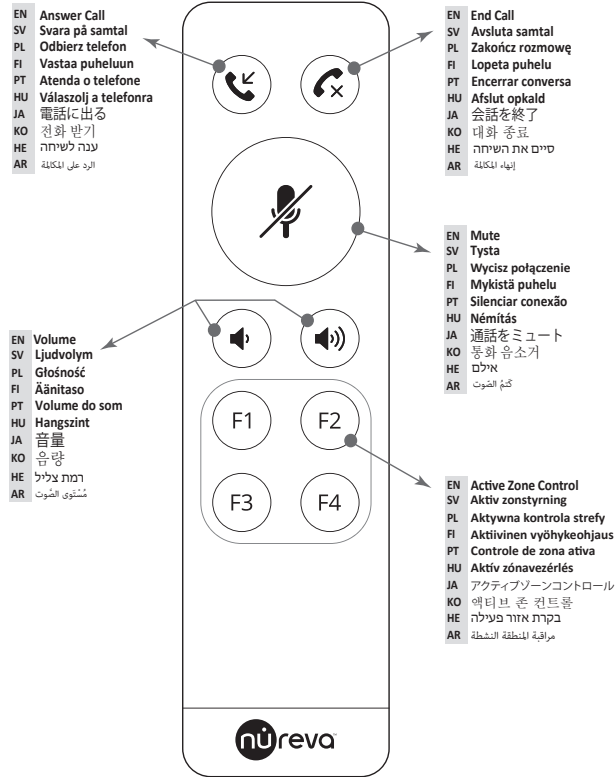

HDL200 Quick Start Guide

101671-03

© 2019 Nureva Inc. All rights reserved. The Nureva logo is a trademarks of Nureva Inc. in the United States, Canada and other countries.

HDL200

Audio conferencing system