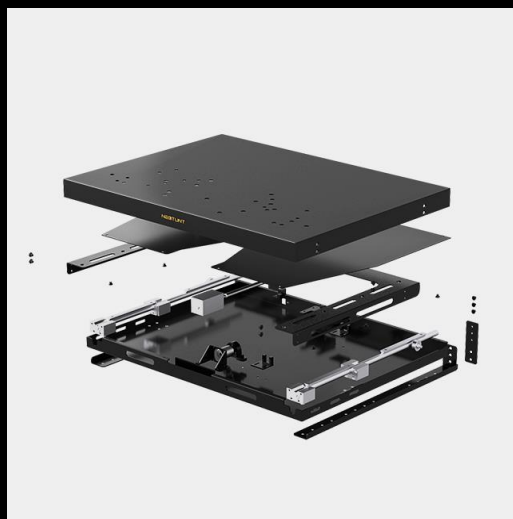

**X50** Ultra thin, Ultra quiet  
Shunhe 4th generation intelligent platform  
Solve the problem that ordinary TV cabinet  
can not adapt to laser TV

 Ultra-thin	 Super stable	 Super strong
 Super quiet	 Super beauty	 Synchronize
 Adjustable	 Intelligent	 Accurate

75-80寸

88-100寸

100寸

NEOTUNT

in cooperation produced for

LASER TV

## Thin

Ultra-thin 3.5cm body  
The height is only equivalent to a 1-inch photo

\*1 inch photo size is 3.5X2.5cm

## Nice

Adapt to 75-100 inch laser TV  
It is more beautiful to use against the wall